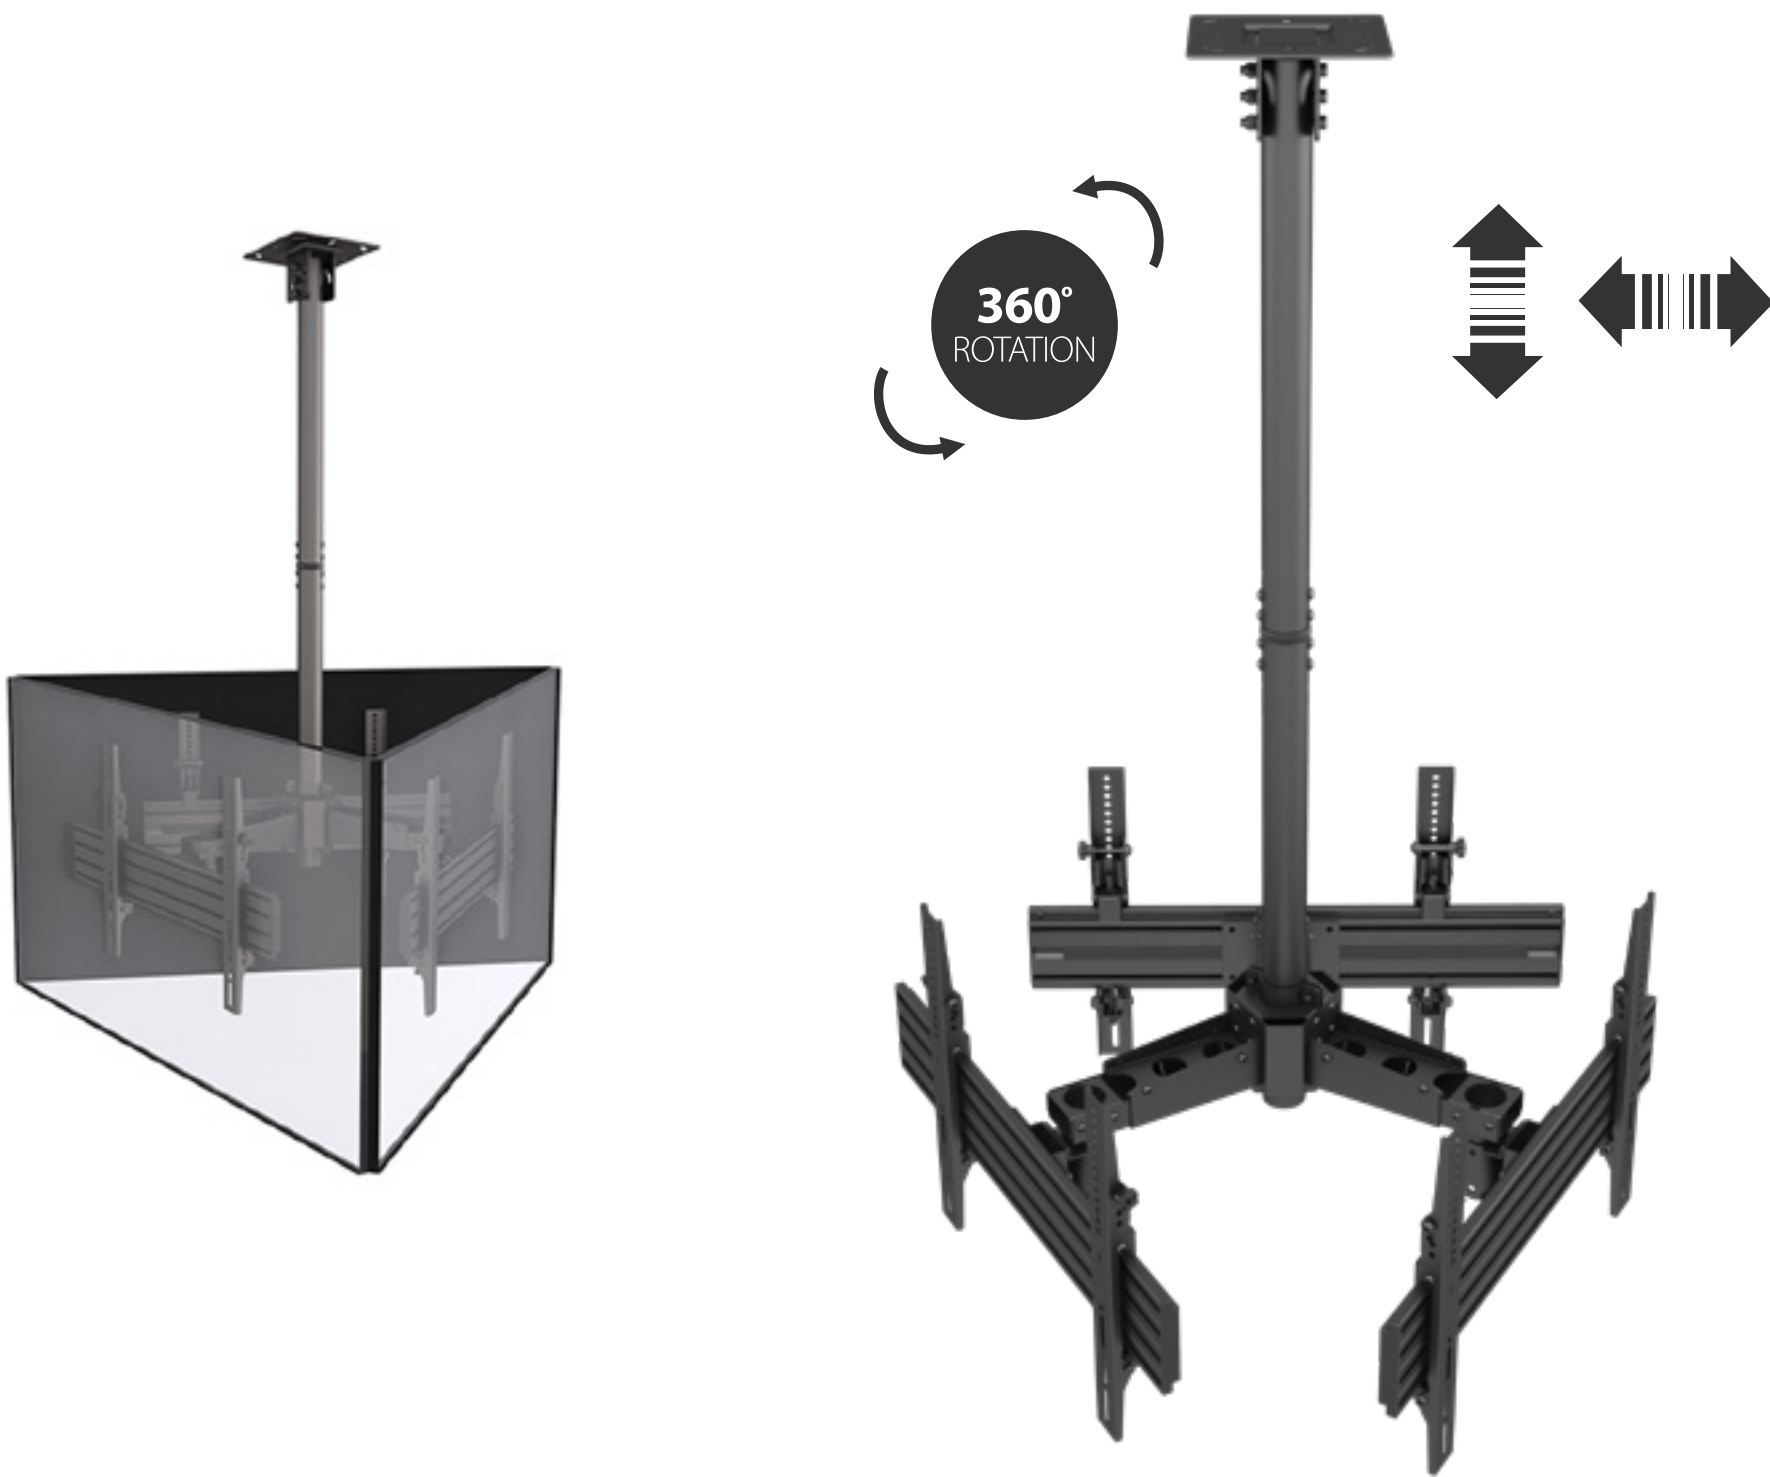

# CM630

EAN 5603209002834

## 32"-65"

### DISPLAYS 32-65"

EXTENSION:  
VERTICAL 800-3000MM  
HORIZONTAL 300-425MM  
TILT +15° | SWIVEL +4° -4°  
ROTATION 360°  
LEVEL ADJUSTMENT 30°

BLACK COLOR