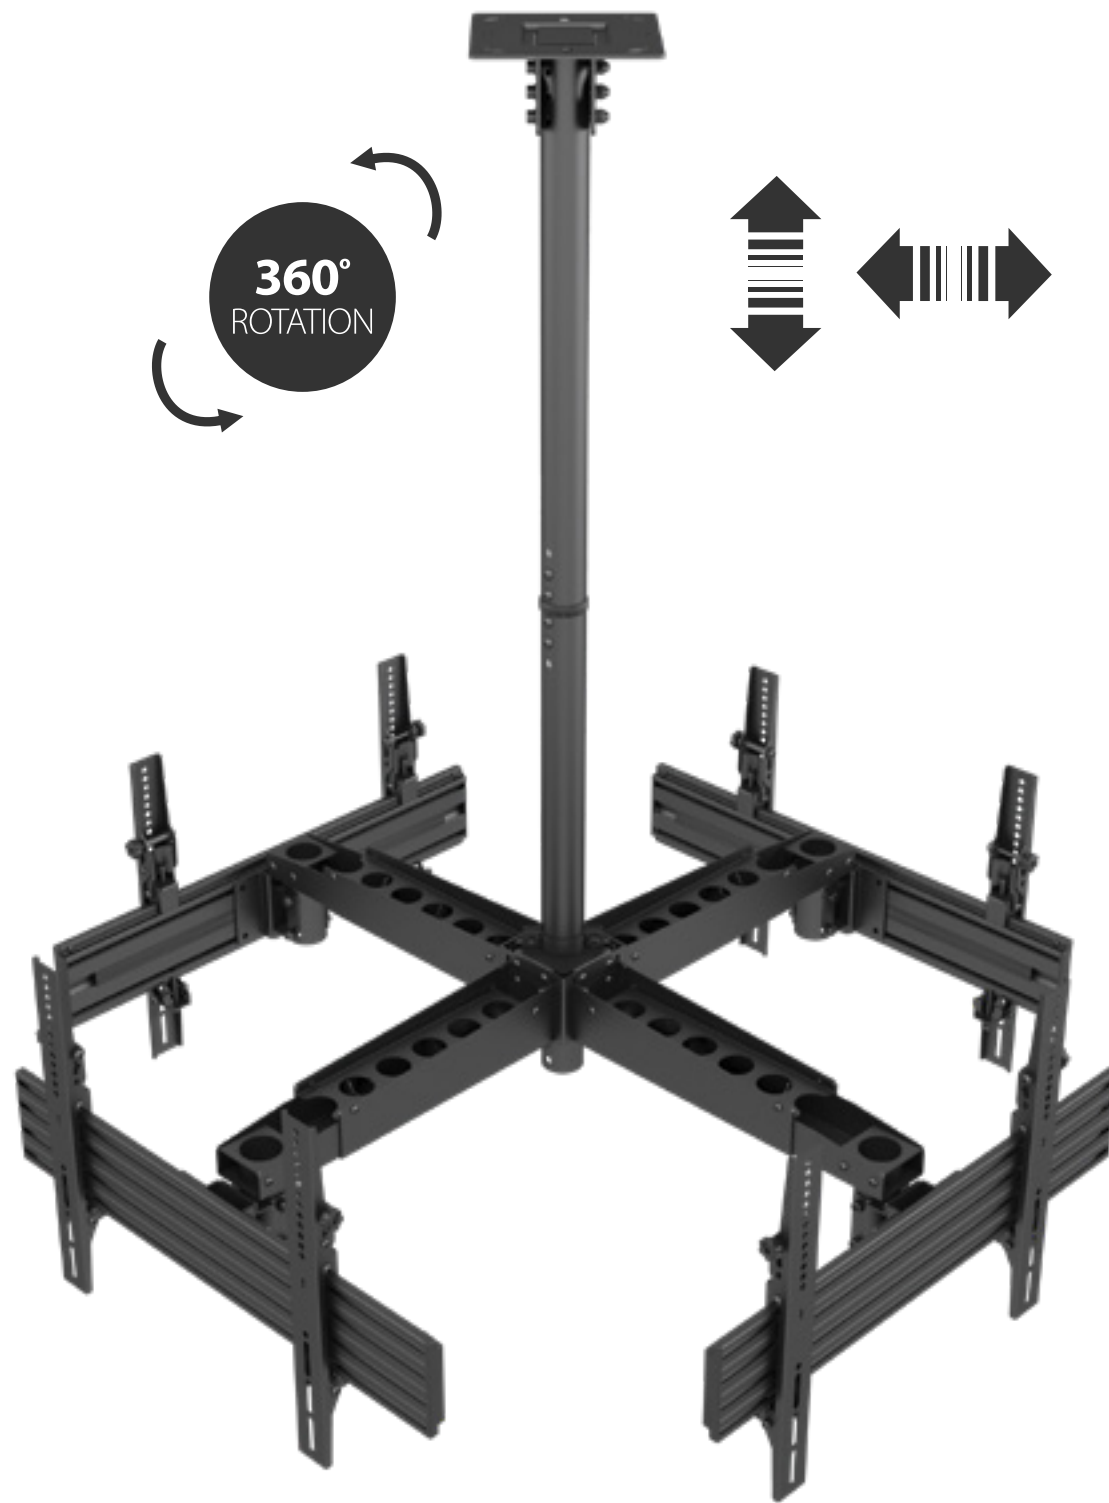

# CM640

EAN 5603209002841

## 32"-65"

### DISPLAYS 32-65"

EXTENSION:

VERTICAL 870-3270MM

HORIZONTAL 400-750MM

TILT +15° | SWIVEL +4° -4°

ROTATION 360°

LEVEL ADJUSTMENT 30°

BLACK COLOR