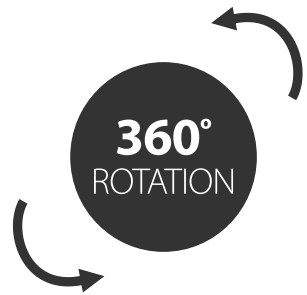

## 32"-65"

### DISPLAYS 32-65"

EXTENSION:

VERTICAL 870-3270MM

HORIZONTAL 400-750MM

TILT +15° | SWIVEL +4° -4°

ROTATION 360°

LEVEL ADJUSTMENT 30°

BLACK COLOR