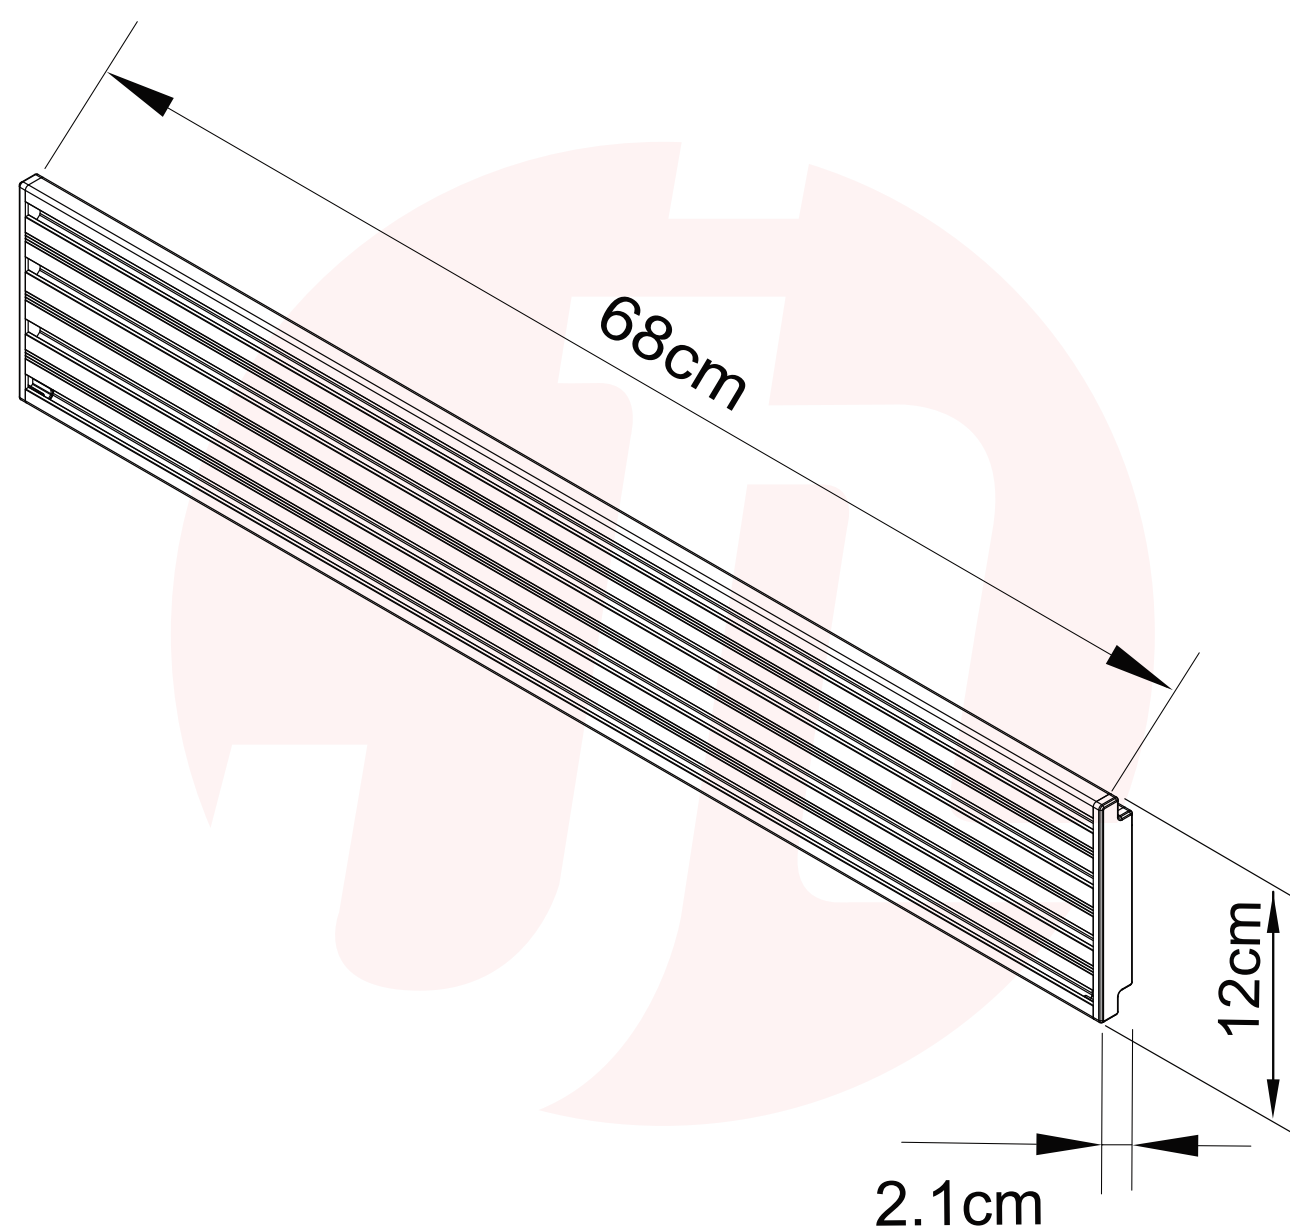

VW102

EAN 5603209091029

AL RAIL 680MM

COMPATIBLE WITH VWB SERIES | COMPATÍVEL COM SÉRIE VWB