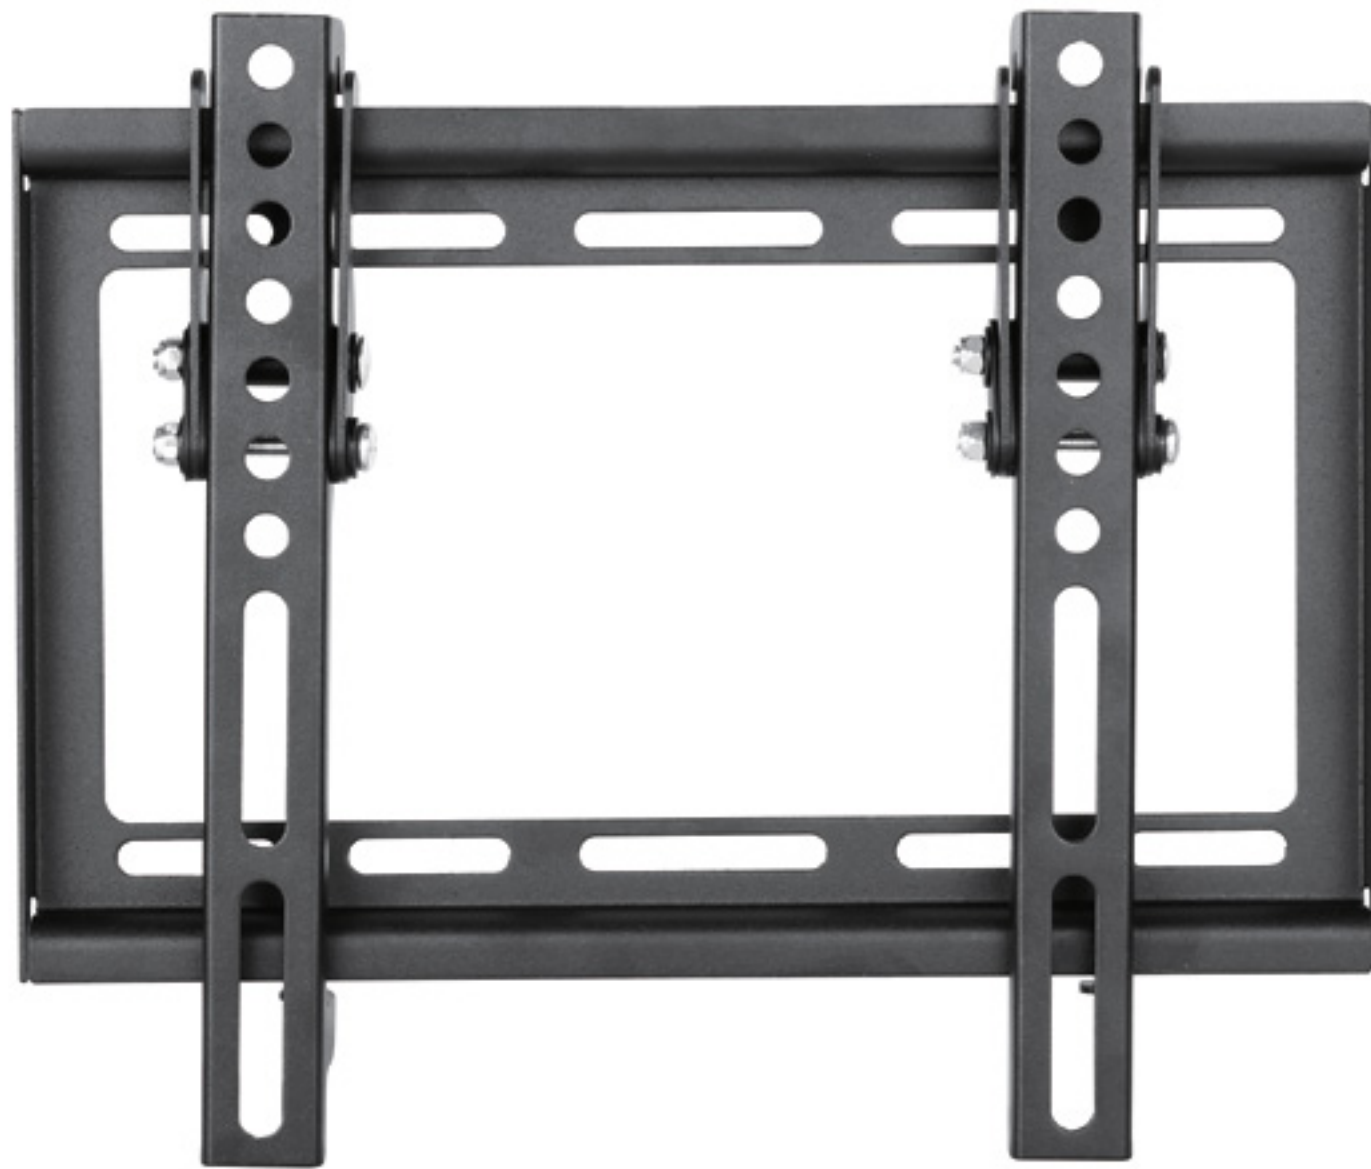

**030**

EAN 5603209000915

13"-43"

**DISPLAYS 13-43"**

TILT +0° -10°

MOUNTING PROFILE 20,5MM

BLACK COLOR