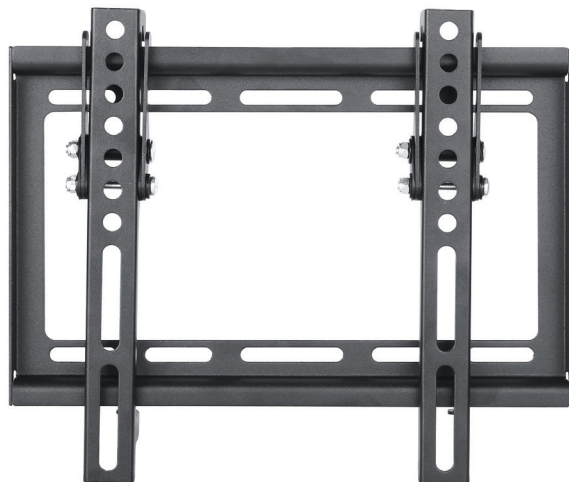

## DISPLAY WALL MOUNTS

## 13"-43"

## TILT

**DISPLAYS 13-43"**

TILT +0° -10°

MOUNTING PROFILE 20,5MM

BLACK COLOR