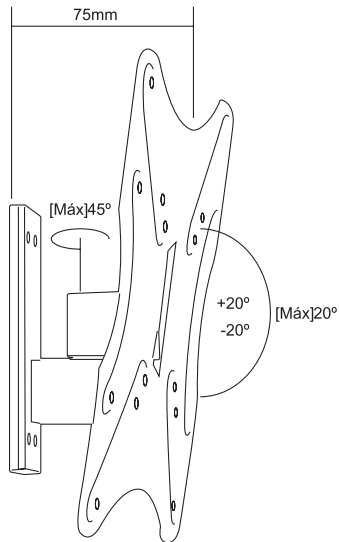

DISPLAY WALL MOUNTS

250

EAN: 5603209002506

21"-43"

FULL MOTION

DISPLAYS 21-43"

ROTATION 45°

TILT +20° -20°

BLACK COLOR