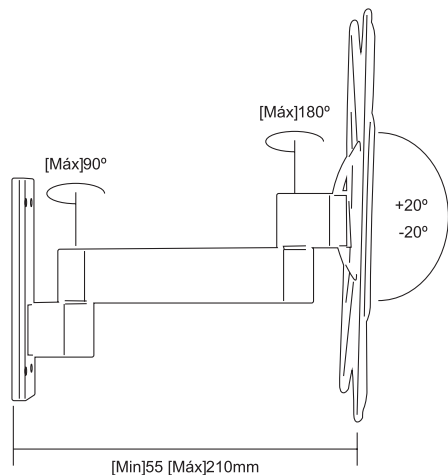

DISPLAY WALL MOUNTS

251

EAN: 5603209002513

21"-43"

FULL MOTION

DISPLAYS 21-43"

ROTATION 90° / 180°

TILT +20° -20°

BLACK COLOR