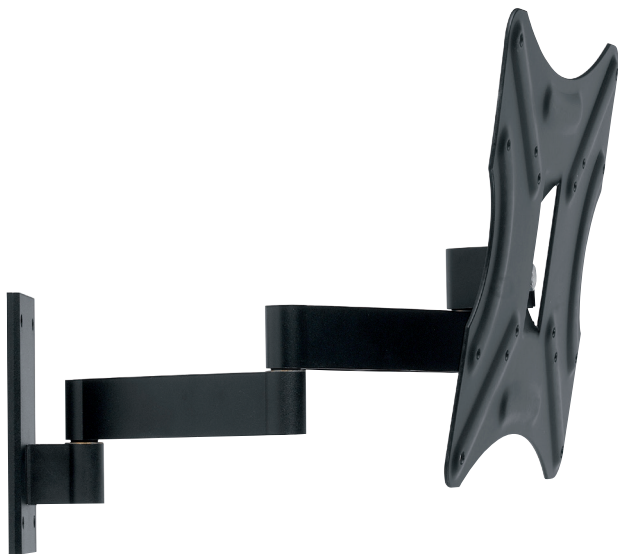

DISPLAY WALL MOUNTS

252

EAN: 5603209002520

21"-43"

FULL MOTION

DISPLAYS 21-43"

ROTATION 90° / 180°

TILT +20° -20°

BLACK COLOR