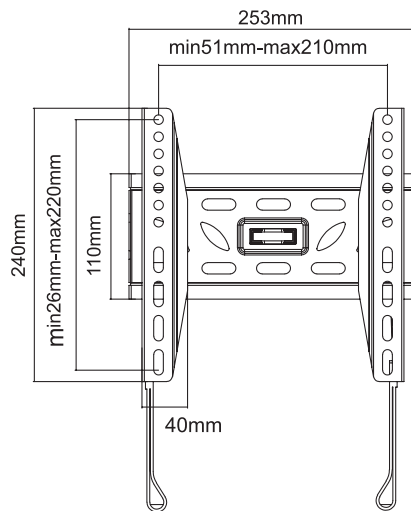

## 21"-43"

# FIXED

**DISPLAYS 21-43"**  
LEVEL TOOL INCLUDED

**INCLUDED**

BLACK COLOR