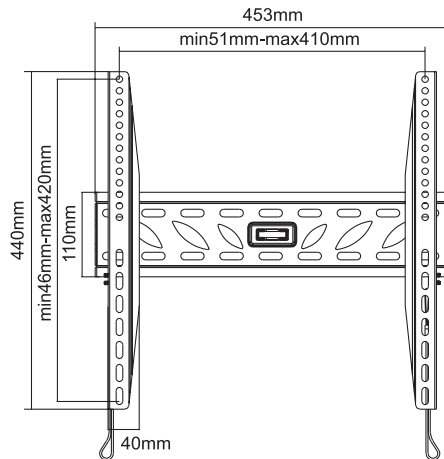

DISPLAY WALL MOUNTS

254

EAN: 5603209002544

32"-65"

FIXED

DISPLAYS 32-65"

LEVEL TOOL INCLUDED

BLACK COLOR