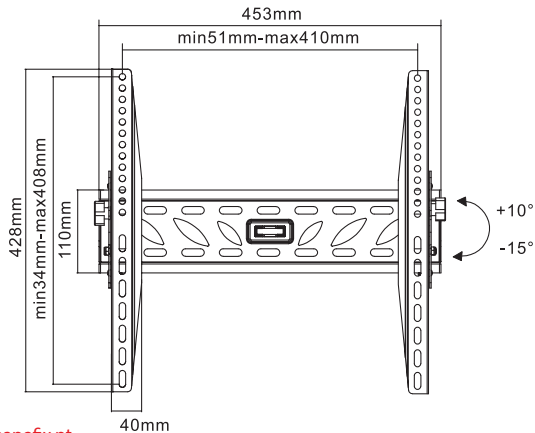

DISPLAY WALL MOUNTS

255

EAN: 5603209002551

32"-65"

TILT

DISPLAYS 32-65"

TILT +10° -15°

LEVEL TOOL INCLUDED

BLACK COLOR