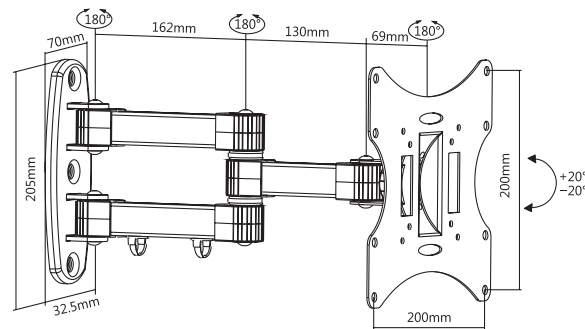

BLACK COLOR