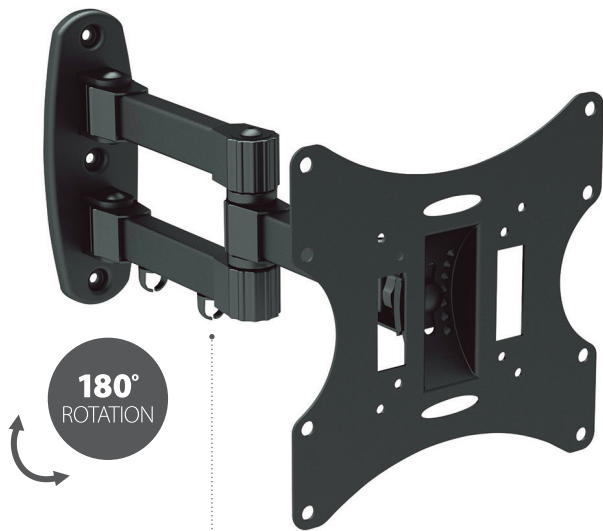

DISPLAY WALL MOUNTS

257

EAN: 5603209002575

21"-43"

FULL MOTION

DISPLAYS 21-43"

ROTATION 180°

TILT +20° -20°

CABLE
MANAGEMENT
INCLUDED

BLACK COLOR