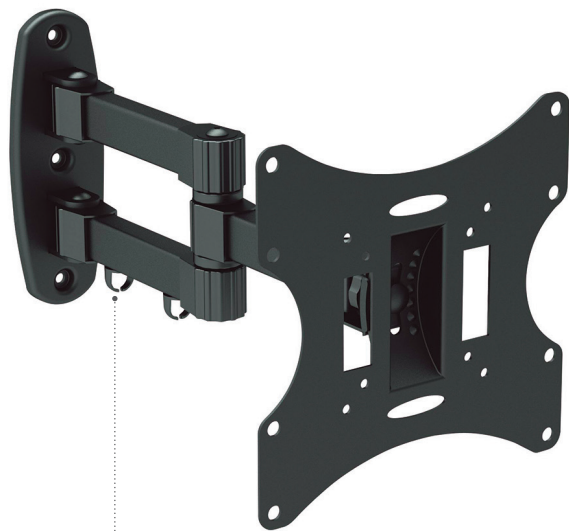

DISPLAY WALL MOUNTS

257

EAN: 5603209002575

21"-43"

FULL MOTION

DISPLAYS 21-43"

ROTATION 180°

TILT +20° -20°

BLACK COLOR

CABLE
MANAGEMENT
INCLUDED