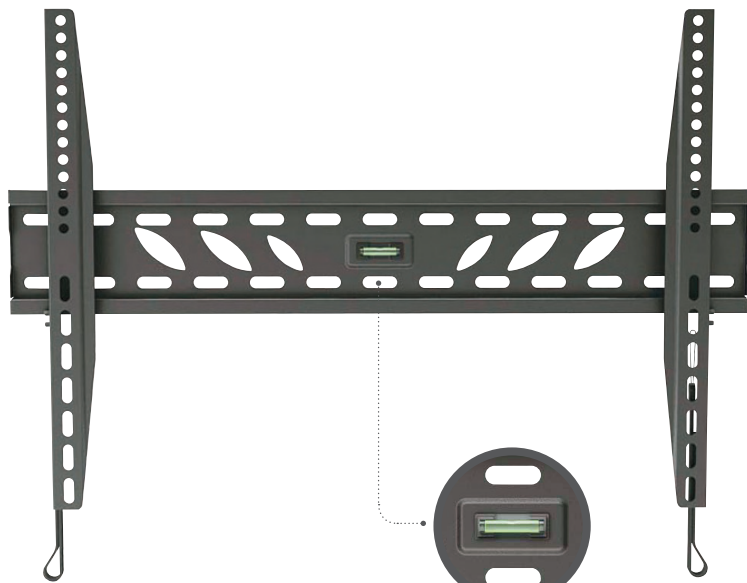

## DISPLAY WALL MOUNTS

## 42"-90"

# FIXED

**DISPLAYS 42-90"**  
LEVEL TOOL INCLUDED

**INCLUDED**

BLACK COLOR