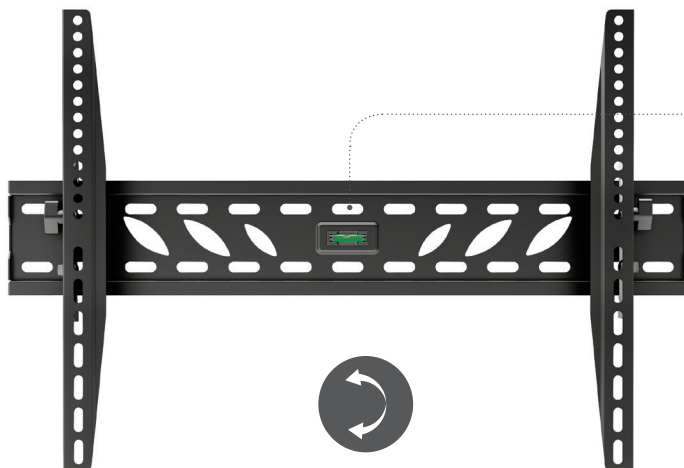

## DISPLAY WALL MOUNTS

## 42"-90"

## TILT

**DISPLAYS 42-90"**

TILT +10° -15°

LEVEL TOOL INCLUDED

**INCLUDED**

BLACK COLOR