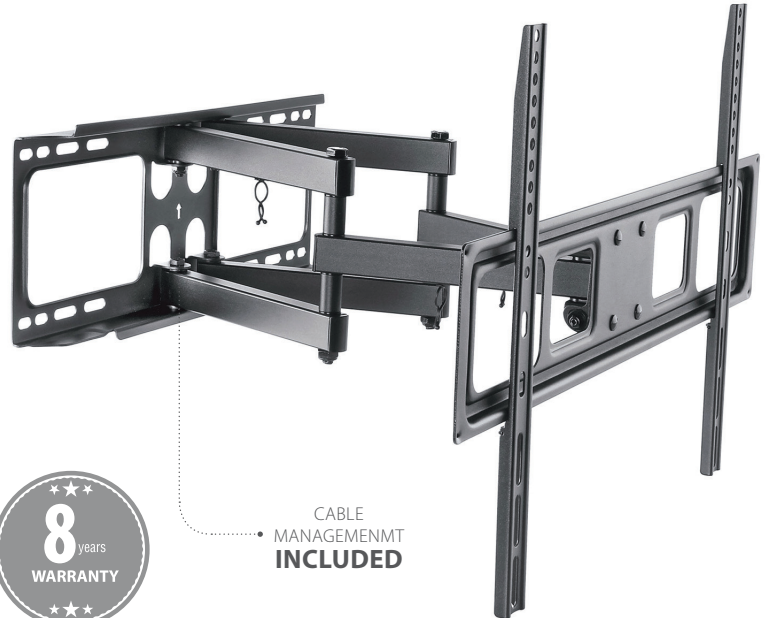

275

EAN: 5603209002759

37"-70"

DISPLAY WALL MOUNTS

FULL MOTION

DISPLAYS 37-70"

ROTATION 120°

TILT +5° -15°

SWIVEL +3° -3°

BLACK COLOR

CABLE MANAGEMENT INCLUDED