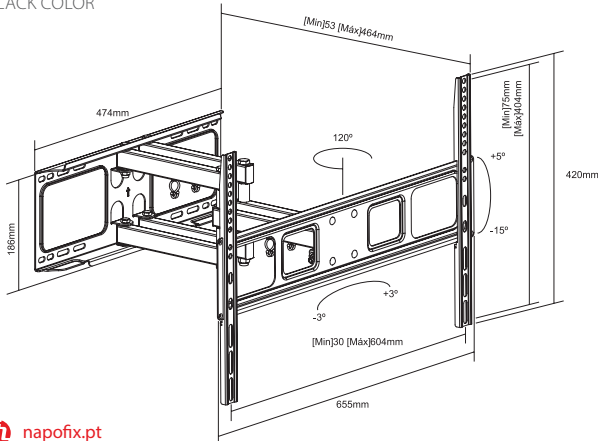

275

EAN: 5603209002759

37"-70"

DISPLAY WALL MOUNTS

FULL MOTION

DISPLAYS 37-70"

ROTATION 120°

TILT +5° -15°

SWIVEL +3° -3°

BLACK COLOR

CABLE MANAGEMENT INCLUDED