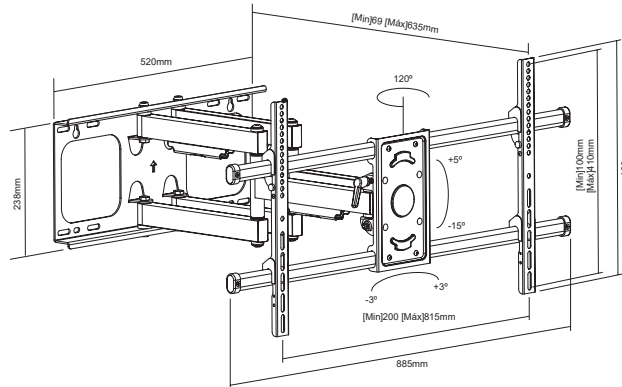

### DISPLAY WALL MOUNTS

### DISPLAYS 42-90"

ROTATION 120°

TILT +5° -15°

SWIVEL +3° -3°

BLACK COLOR

CABLE MANAGEMENT INCLUDED