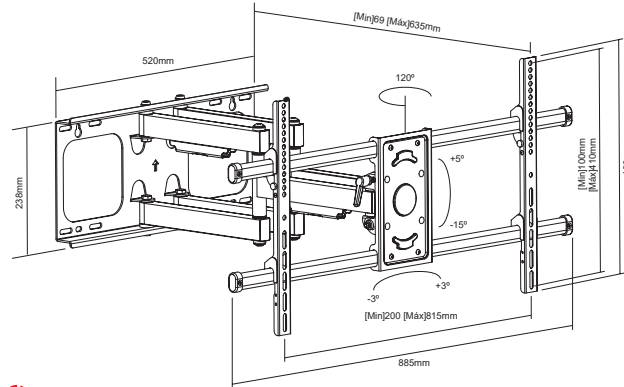

276

EAN: 5603209002766

42"-90"

DISPLAY WALL MOUNTS

FULL MOTION

DISPLAYS 42-90"

ROTATION 120°

TILT +5° -15°

SWIVEL +3° -3°

BLACK COLOR

CABLE MANAGEMENT INCLUDED