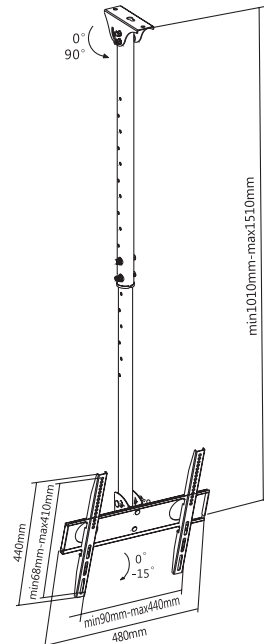

## 32"-65"

ANGLED CEILING  
90°

## TILT

**DISPLAYS 32-65"**

TILT +0° -15°

EXTENSION HEIGHT:

1010-1510MM

INTERNAL CABLE

MANAGEMENT

BLACK COLOR