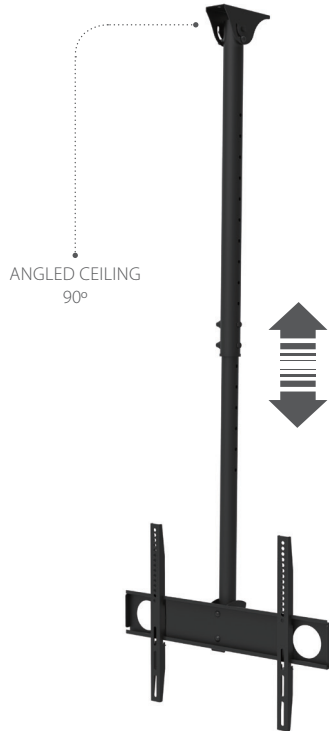

## DISPLAY CEILING MOUNTS

## 32"-65"

ANGLED CEILING  
90°

## TILT

**DISPLAYS 32-65"**

TILT +0° -15°

EXTENSION HEIGHT:

1010-1510MM

INTERNAL CABLE

MANAGEMENT

BLACK COLOR