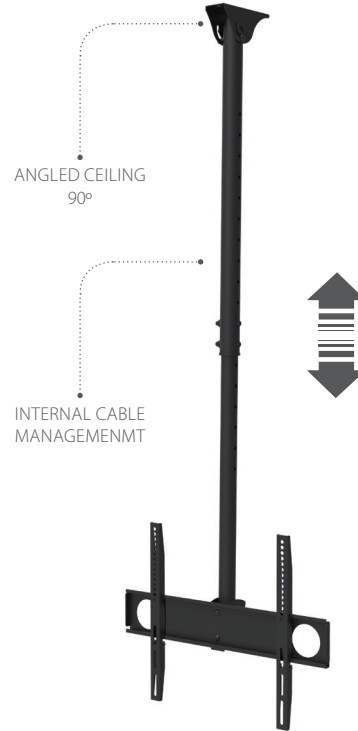

279

EAN: 5603209002797

32"-65"

DISPLAY CEILING MOUNTS

TILT

DISPLAYS 32-65"

TILT +0° -15°

EXTENSION HEIGHT:

1010-1510MM

INTERNAL CABLE MANAGEMENT

BLACK COLOR

HA600

AVAILABLE ON PAGE 91

FOR
PORTRAIT MODE
COMPATIBLE WITH
279 | 280