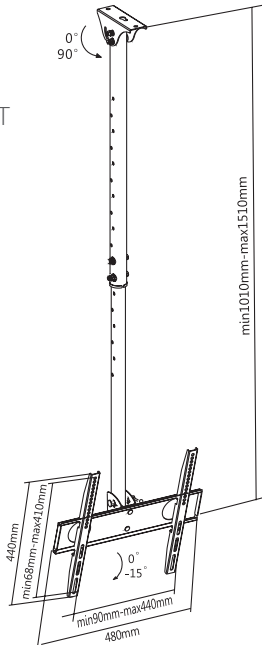

279

EAN: 5603209002797

32"-65"

DISPLAY CEILING MOUNTS

TILT

DISPLAYS 32-65"

TILT +0° -15°

EXTENSION HEIGHT:

1010-1510MM

INTERNAL CABLE MANAGEMENT

BLACK COLOR

HA600

AVAILABLE ON PAGE 91

FOR
PORTRAIT MODE
COMPATIBLE WITH
279 | 280