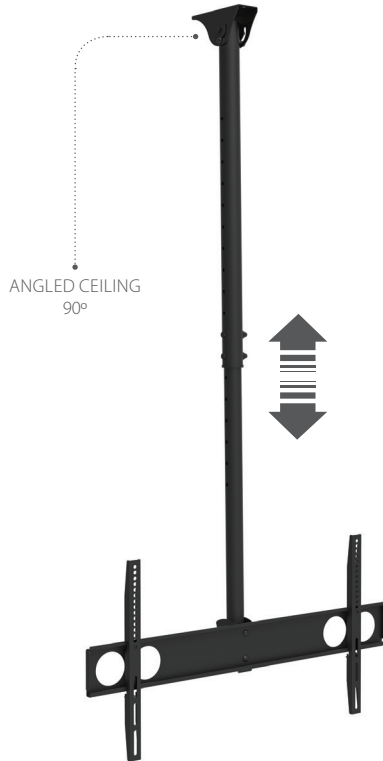

DISPLAY CEILING MOUNTS

280

EAN: 5603209002803

42"-90"

TILT

DISPLAYS 42-90"

TILT +0° -15°

EXTENSION HEIGHT:

1010-1510MM

INTERNAL CABLE

MANAGEMENT

BLACK COLOR