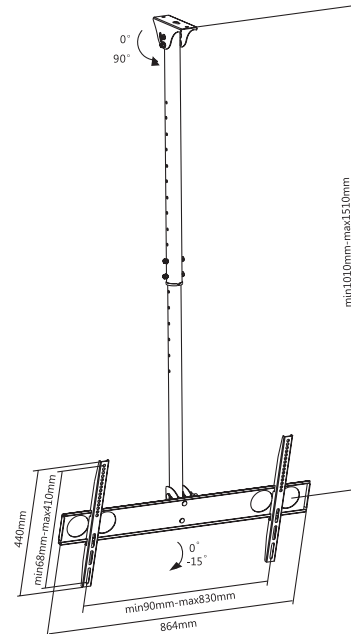

DISPLAY CEILING MOUNTS

280

EAN: 5603209002803

42"-90"

TILT

DISPLAYS 42-90"

TILT +0° -15°

EXTENSION HEIGHT:

1010-1510MM

INTERNAL CABLE

MANAGEMENT

BLACK COLOR