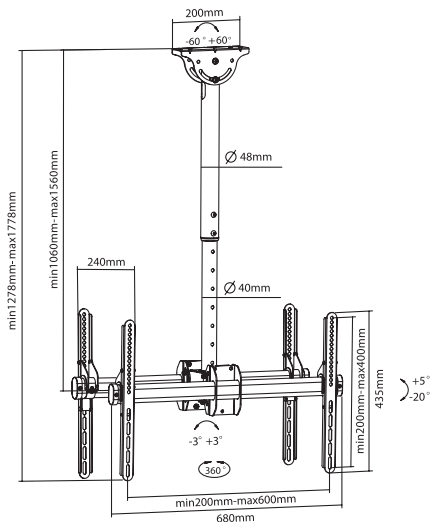

FULL MOTION

DISPLAYS 42-90"

ROTATION 360°

TILT +5° -20° | SWIVEL +3° -3°

EXTENSION HEIGHT: 1060-1560MM

INTERNAL CABLE
MANAGEMENT

 BLACK COLOR

281

EAN: 5603209002810

42"-90"

ANGLED CEILING
-60° + 60°

DISPLAY CEILING MOUNTS

BACK TO BACK