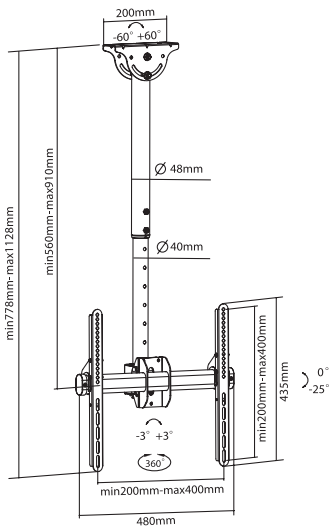

FULL MOTION

DISPLAYS 32-65"

ROTATION 360°

TILT +0° -25° | SWIVEL +3° -3°

EXTENSION HEIGHT: 560-910MM

INTERNAL CABLE
MANAGEMENT

BLACK COLOR

285

EAN: 5603209002858

32"-65"

360°
ROTATION

8 years
WARRANTY

DISPLAY CEILING MOUNTS