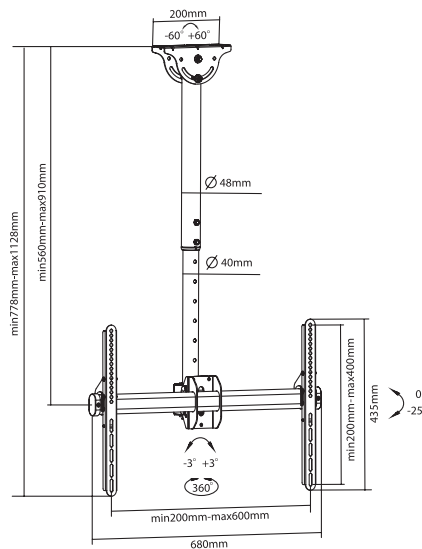

DISPLAY WALL MOUNTS

286

EAN: 5603209002865

42"-90"

FULL MOTION

DISPLAYS 42-90"
ROTATION 360°
TILT +0° -25° | SWIVEL +3° -3°
EXTENSION HEIGHT: 560-910MM
INTERNAL CABLE
MANAGEMENT

BLACK COLOR