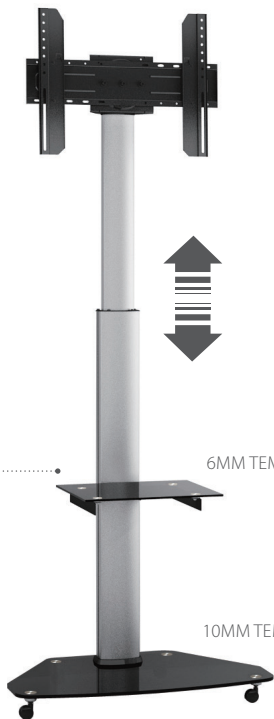

CART MOUNTS

SILVER / BLACK COLOR

295

EAN: 5603209002957

32"-70"

DISPLAYS 32-70"

AV SHELF INCLUDED

ROTATION 0° TO 90°

ADJUSTABLE HEIGHT: 1200 / 1800MM

AV SHELF
INCLUDED

6MM TEMPERED GLASS

10MM TEMPERED GLASS

VERTICAL
HORIZONTAL
PORTRAIT
LANDSCAPE
MODE

BRAKED WHEELS
INCLUDED