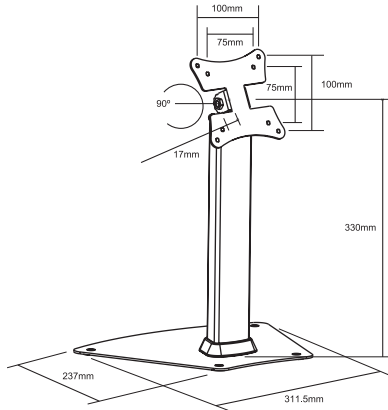

MOUNTS

296

EAN: 5603209002964

13"-21"

MONITOR 13-21"

TILT +45 +90°

TOTAL HEIGHT: 330MM

SILVER / BLACK COLOR