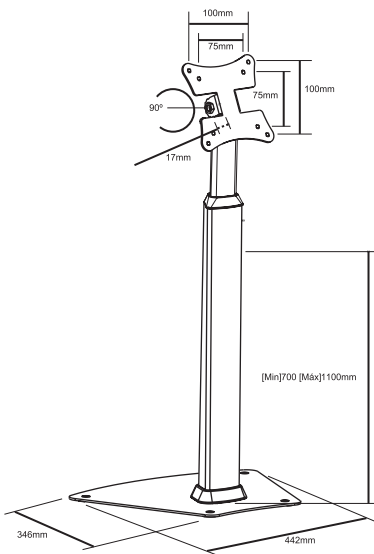

MONITOR 13-21"

TILT +45° +90°

ADJUSTABLE HEIGHT: 700 / 1100MM

297

EAN: 5603209002971

13"-21"

MOUNTS

SILVER / BLACK COLOR