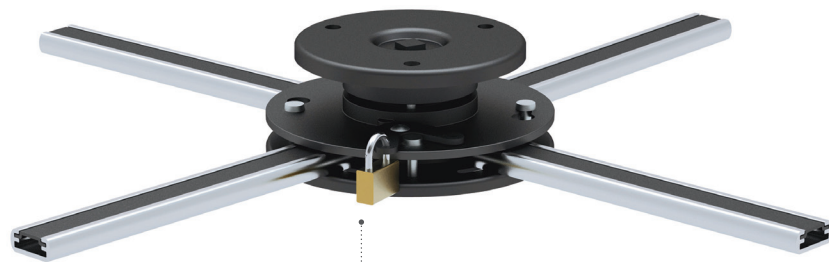

## CEILING PROJECTOR MOUNTS

# 320

EAN: 5603209003206

PADLOCK  
INCLUDED

### UNIVERSAL CEILING PROJECTOR

MOUNTING RANGE: 160-496MM

TILT +10° -10°

ROTATION 360°

PROFILE: 62MM

ANTI-THEFT READY

BLACK / SILVER COLOR