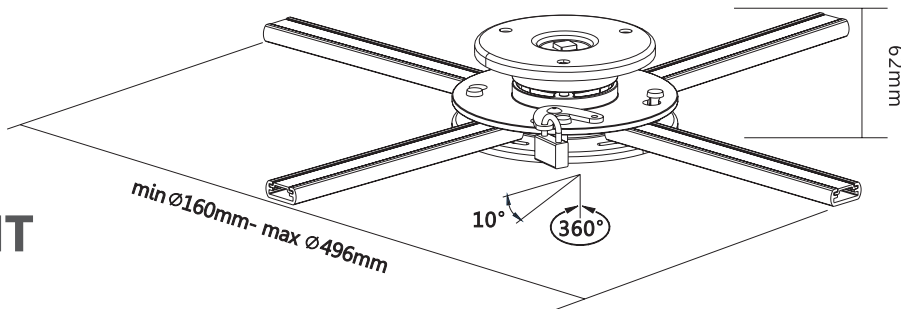

### UNIVERSAL CEILING PROJECTOR

MOUNTING RANGE: 160-496MM

TILT +10° -10°

ROTATION 360°

PROFILE: 62MM

ANTI-THEFT READY

BLACK / SILVER COLOR