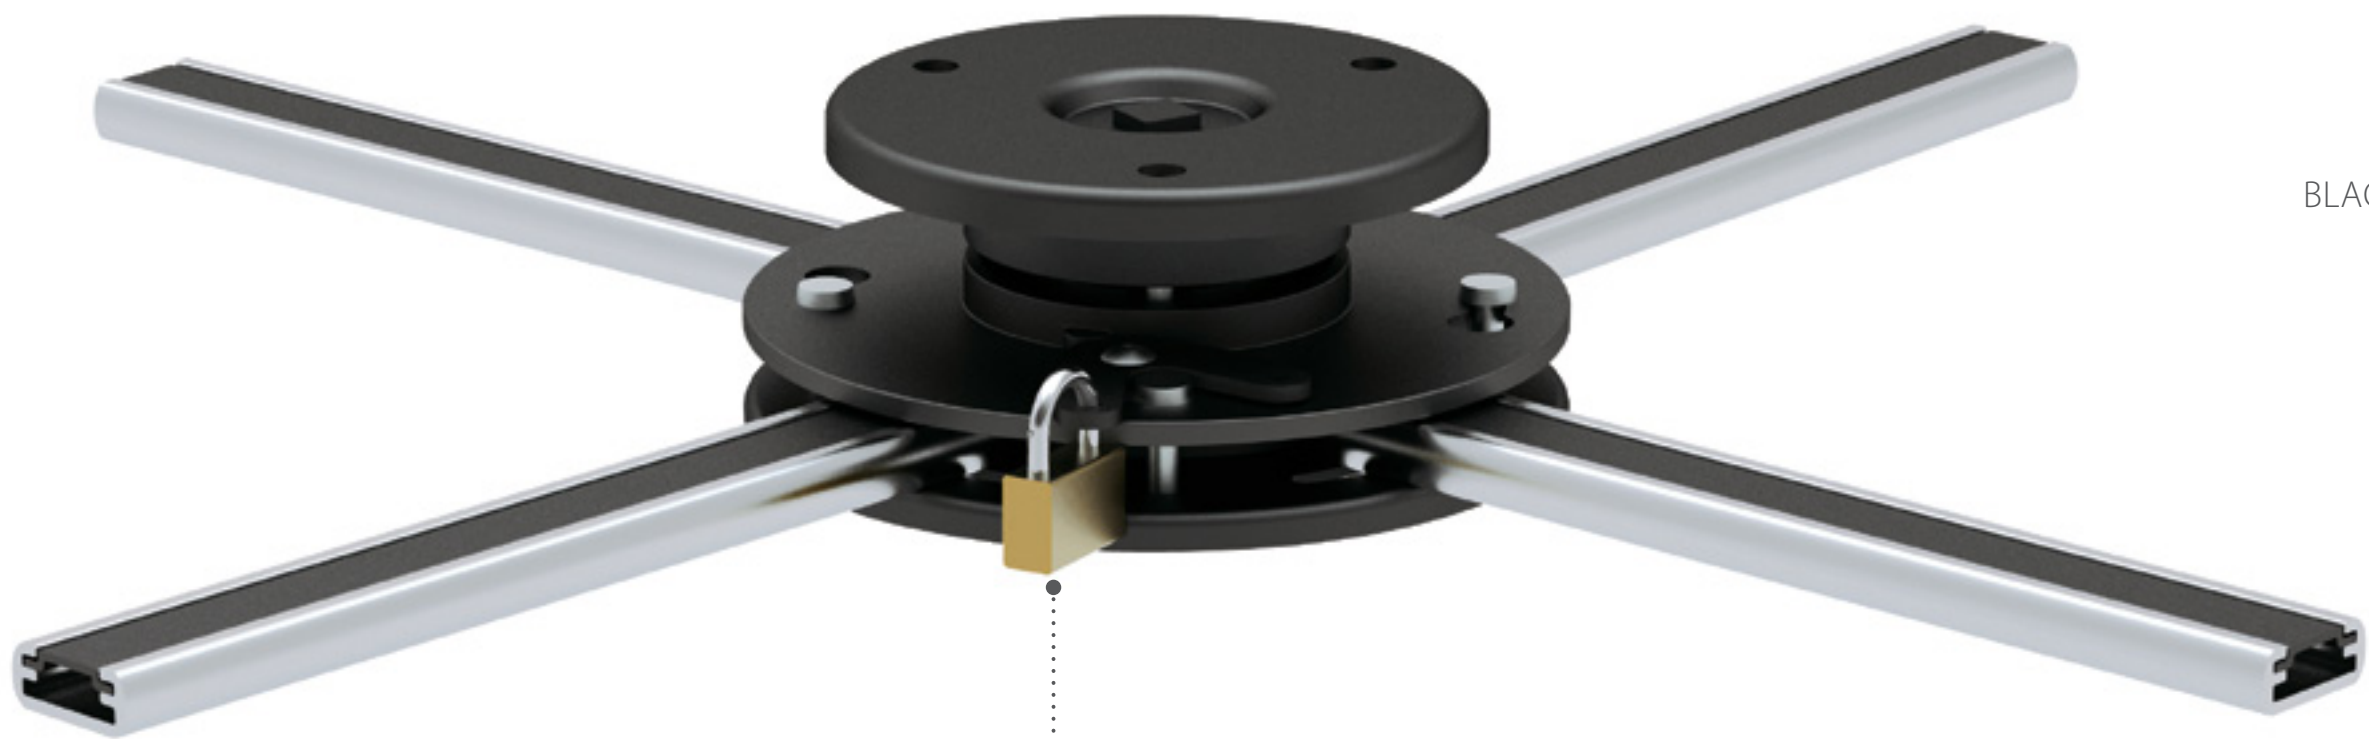

320

EAN 5603209003206

UNIVERSAL CEILING PROJECTOR

MOUNTING RANGE: 160-496MM

TILT +10° -10°

ROTATION 360°

PROFILE: 62MM

ANTI-THEFT READY

BLACK / SILVER COLOR

PADLOCK
INCLUDED