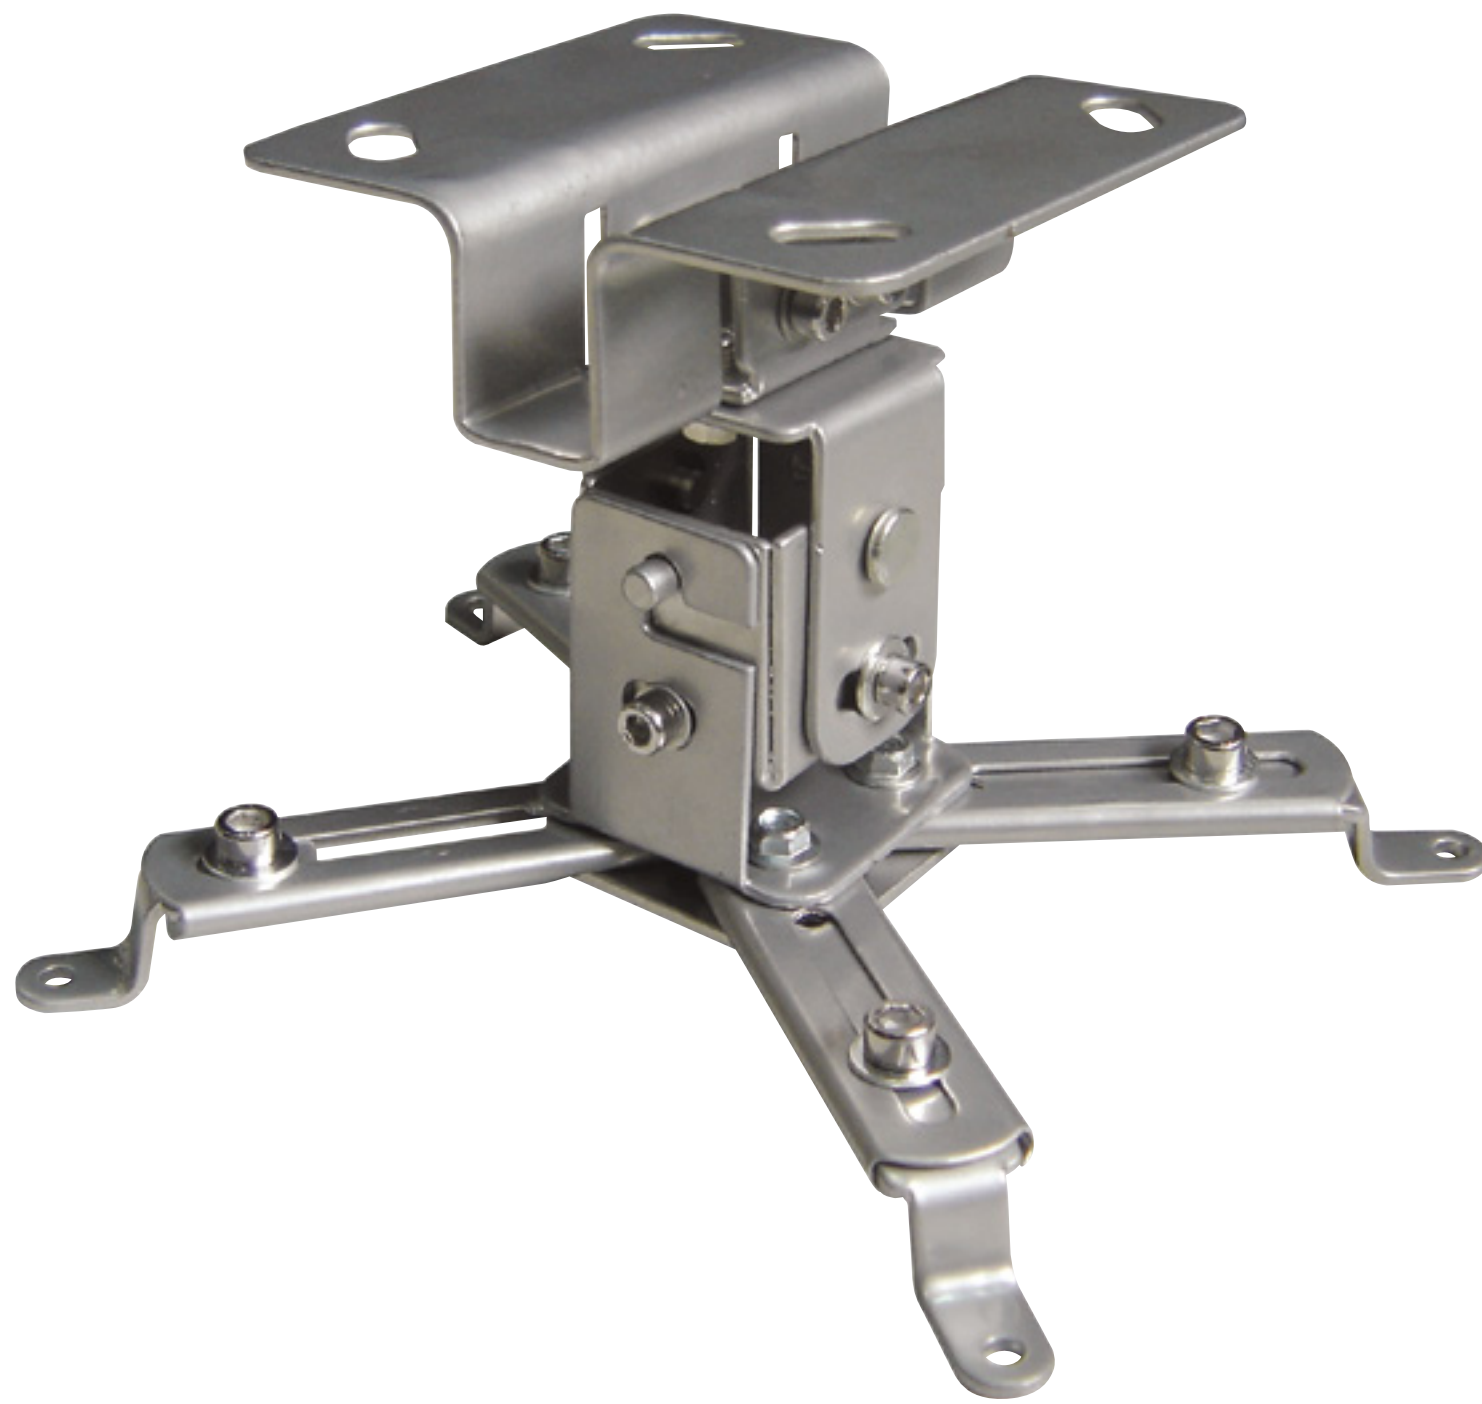

# 340S

EAN 5603209003404

## UNIVERSAL CEILING PROJECTOR

ROTATION 90°

TILT +15° -15°

TOTAL HEIGHT 120MM

SILVER COLOR