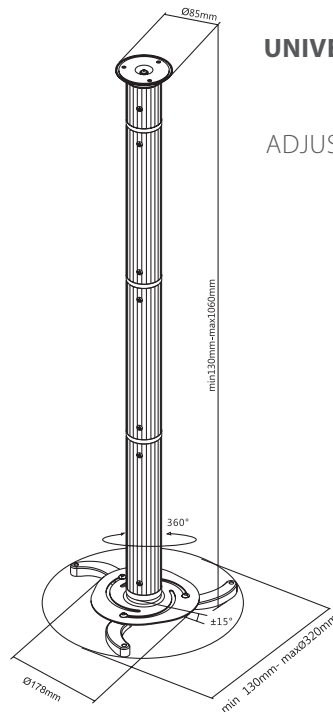

CEILING PROJECTOR MOUNTS

370

EAN: 5603209003701

UNIVERSAL CEILING PROJECTOR

ROTATION 360°

TILT +15° -15°

ADJUSTABLE HEIGHT: 130 / 1060MM