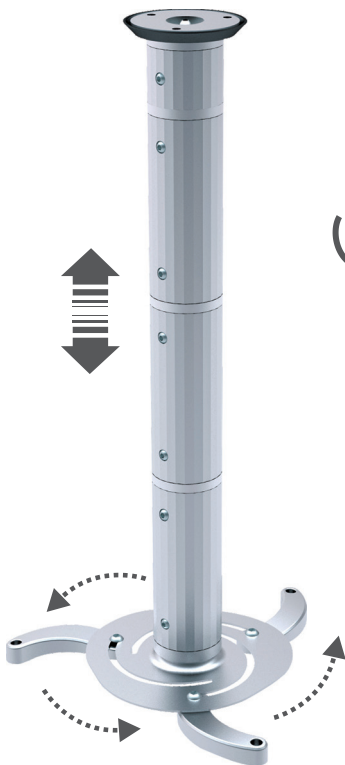

CEILING PROJECTOR MOUNTS

370

EAN: 5603209003701

UNIVERSAL CEILING PROJECTOR

ROTATION 360°

TILT +15° -15°

ADJUSTABLE HEIGHT: 130 / 1060MM