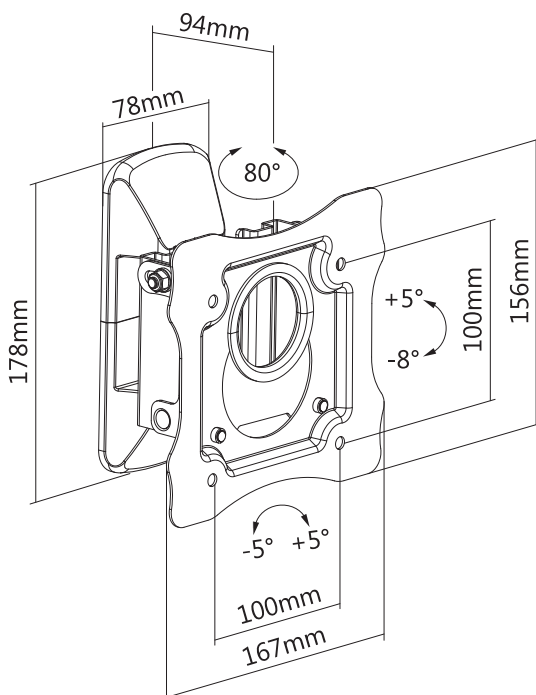

WM100T

FLAT/CURVED TV WALL MOUNT

13"-27"

WALL MOUNT
 SUPORE DE PAREDE
 SOPORTE DE PARED
 SUPPORT POUR MUR
 UCHWYT ŚCIENNY

FULL-MOTION

VESA				
VESA 100x100	ROTATION 80°	TILT +5° / -8°	LEVELING +5° / -5°	WEIGHT Max 35Kg

DIMENSIONS / CHARACTERISTICS

INCLUDED ACCESSORIES
 ACCESÓRIOS INCLUIDOS
 ACCESORIOS INCLUIDOS
 ACCESSOIRES INCLUS

TOOLS NEEDED
 FERRAMENTAS NECESSÁRIAS
 HERRAMIENTAS NECESARIAS
 OUTILS NÉCESSAIRES

★ PREMIUM QUALITY ★