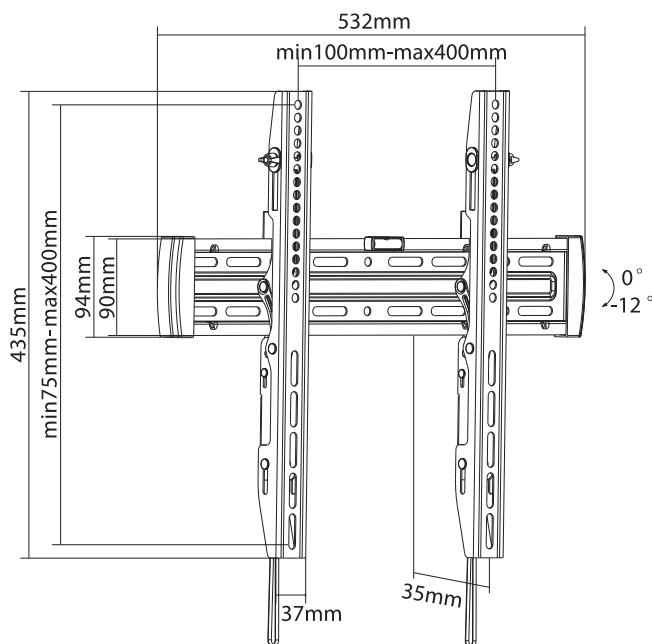

WM400T

FLAT/CURVED TV WALL MOUNT

32"-65"

WALL MOUNT
 SUPORE DE PAREDE
 SOPORTE DE PARED
 SUPPORT POUR MUR
 UCHWYT ŚCIENNY

TILT

VESA			
100x100 to 400x400	TILT 0° / -12°	LEVEL	WEIGHT Max 50kg

DIMENSIONS / CHARACTERISTICS