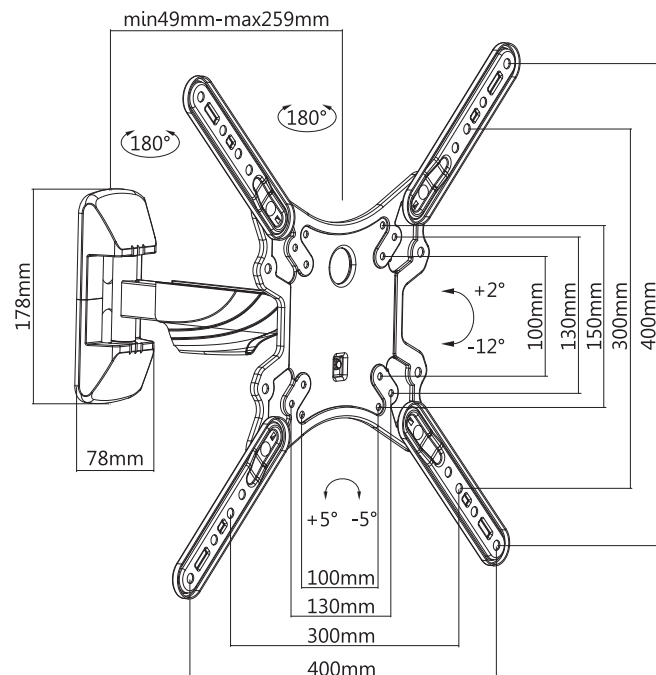

WM410T

FLAT/CURVED TV WALL MOUNT

32"-65"

WALL MOUNT
 SUPORE DE PAREDE
 SOPORTE DE PARED
 SUPPORT POUR MUR
 UCHWYT ŚCIENNY

FULL-MOTION

VESA					
VESA 100x100 to 400x400	TILT +2° / -12°	ROTATION 180°	LEVELING +5° / -5°	CABLE Management	WEIGHT Max 35kg

DIMENSIONS / CHARACTERISTICS

<p>X4 X4</p>	
<p>INCLUDED ACCESSORIES ACCESÓRIOS INCLUIDOS ACCESORIOS INCLUIDOS ACCESSOIRES INCLUS</p>	<p>TOOLS NEEDED FERRAMENTAS NECESSÁRIAS HERRAMIENTAS NECESARIAS OUTILS NÉCESSAIRES</p>