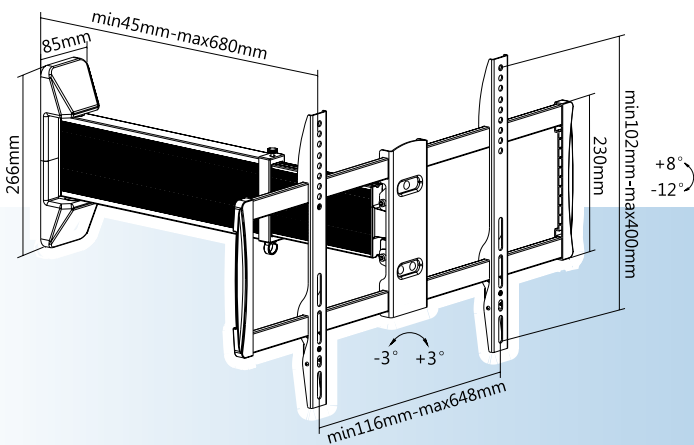

245 37-70"

SPECIFICATIONS

- Fit for most 37" to 70" displays
- Profile 45-680mm
- Max VESA: 600x400
- Tilt: -12° to $+8^{\circ}$
- Swivel: -90° to $+90^{\circ}$
- Level Adjustment: -3° to $+3^{\circ}$
- Max Load Capacity: 40kg