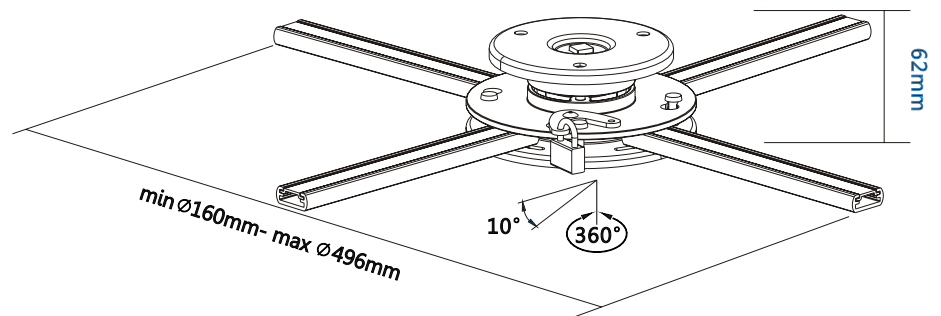

# 320 PROJECTOR

## SPECIFICATIONS

- Mounting Range: 160-496mm
- Profile: 62mm
- Tilt: -10° to +10°
- Rotation: 360°
- Anti-theft ready, padlock included
- Max Load Capacity: 20kg