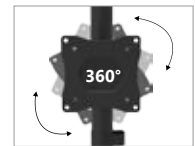

DM1100

13-27"

SPECIFICATIONS

- Screen Size: 13" to 27"
- VESA: 75x75 _ 100x100
- Max Load Capacity: 8kg
- Tilt: $+30^\circ$ to -30°
- Swivel: $+30^\circ$ to -30°
- Rotation: 360°
- Cable Management

**CLAMP
BASE**