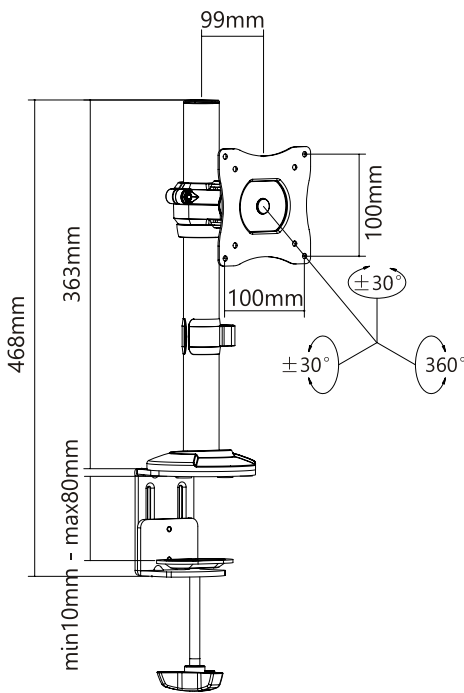

DM1100

13-27"

SPECIFICATIONS

- Screen Size: 13" to 27"
- VESA: 75x75 _ 100x100
- Max Load Capacity: 8kg
- Tilt: $+30^\circ$ to -30°
- Swivel: $+30^\circ$ to -30°
- Rotation: 360°
- Cable Management

**CLAMP
BASE**

**GROMMET
BASE**