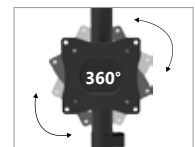

DM1200V

13-27"

SPECIFICATIONS

- Screen Size: 13" to 27"
- VESA: 75x75 _ 100x100
- Max Load Capacity: 8kg
- Tilt: $+30^\circ$ to -30°
- Swivel: $+30^\circ$ to -30°
- Rotation: 360°
- Cable Management

**CLAMP
BASE**