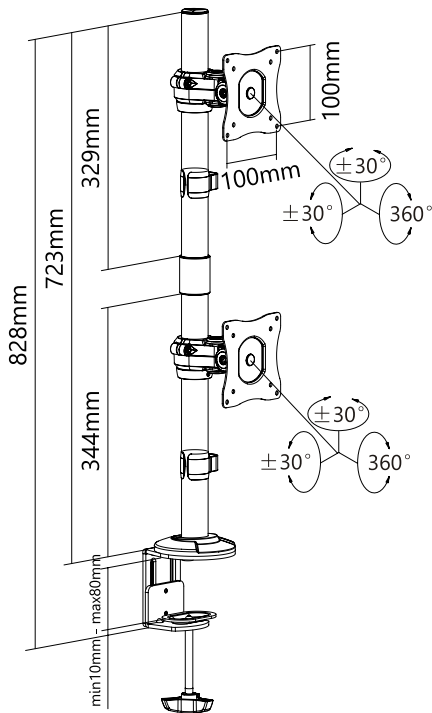

DM1200V

13-27"

SPECIFICATIONS

- Screen Size: 13" to 27"
- VESA: 75x75 _ 100x100
- Max Load Capacity: 8kg
- Tilt: $+30^\circ$ to -30°
- Swivel: $+30^\circ$ to -30°
- Rotation: 360°
- Cable Management

**CLAMP
BASE**

**GROMMET
BASE**