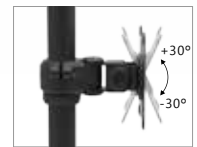

DM1300 13-27"

**MONITOR HEIGHT
ADJUSTMENT**

SPECIFICATIONS

**CLAMP
BASE**

**GROMMET
BASE**

- Screen Size: 13" to 27"
- VESA: 75x75 _ 100x100
- Max Load Capacity: 8kg + 8kg + 8kg
- Tilt: +30° to -30°
- Swivel: +30° to -30°
- Rotation: 360°
- Cable Management