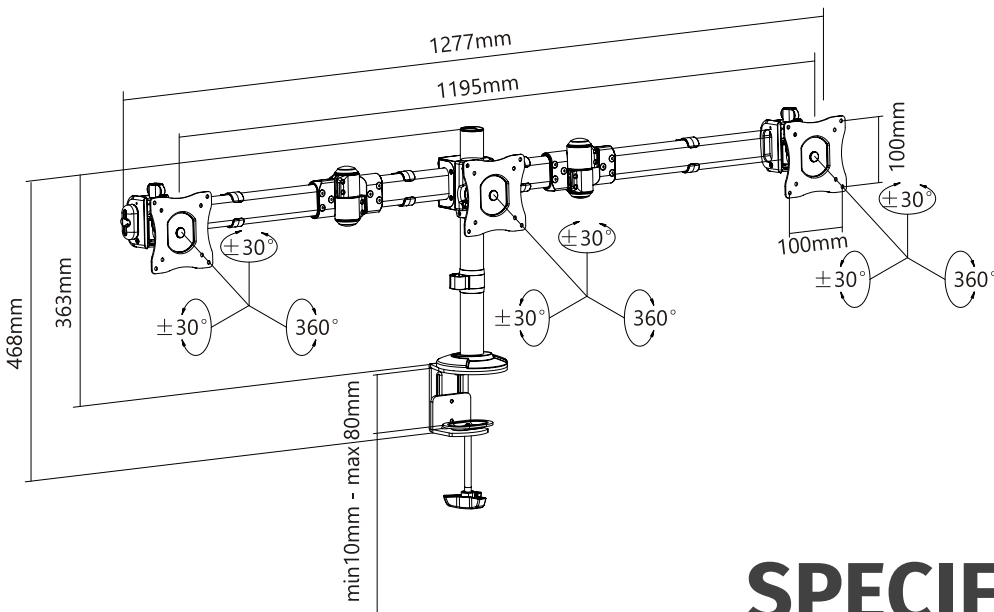

DM1300 13-27"

**MONITOR HEIGHT
ADJUSTMENT**

SPECIFICATIONS

**CLAMP
BASE**

**GROMMET
BASE**

- Screen Size: 13" to 27"
- VESA: 75x75 _ 100x100
- Max Load Capacity: 8kg + 8kg + 8kg
- Tilt: +30° to -30°
- Swivel: +30° to -30°
- Rotation: 360°
- Cable Management