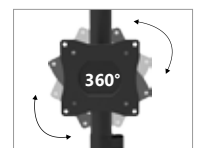

DM1300 13-27"

**MONITOR HEIGHT
ADJUSTMENT**

SPECIFICATIONS

**CLAMP
BASE**

**GROMMET
BASE**

- Screen Size: 13" to 27"
- VESA: 75x75 _ 100x100
- Max Load Capacity: 8kg + 8kg + 8kg
- Tilt: +30° to -30°
- Swivel: +30° to -30°
- Rotation: 360°
- Cable Management