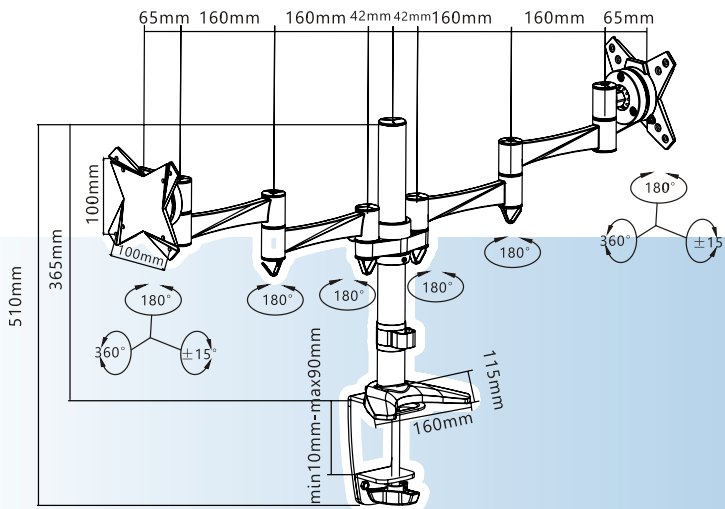

Cable Management

DM2200

13-27"

SPECIFICATIONS

- Screen Size: 13" to 27"
- Arm Extend 427mm
- VESA: 75x75 _ 100x100
- Max Load Capacity: 8kg + 8kg
- Tilt: +15° to -15°
- Swivel: 180°
- Rotation: 360°
- Cable Management
- Height Adjustment