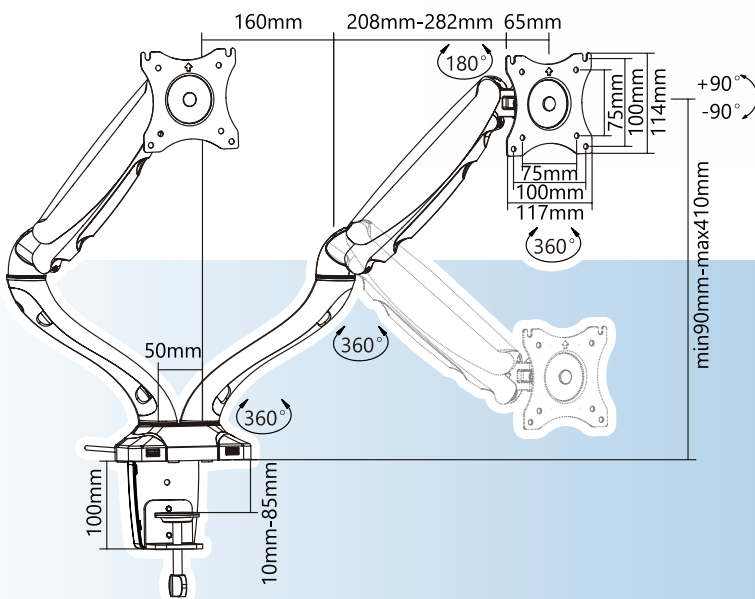

DM3200

13-27"

**CLAMP
BASE**

**GROMMET
BASE**

**SUPER SPEED
USB**
2 PORTS
USB 3.0

1.8M CABLE
USB 3.0

SPECIFICATIONS

- Screen Size: 13" to 27"
- VESA: 75x75 _ 100x100
- Max Load Capacity: 6kg + 6kg
- Tilt: +90° to -90°
- Swivel: +180° to -180°
- Rotation: 360°
- Cable Management
- Gas Spring easily adjustable