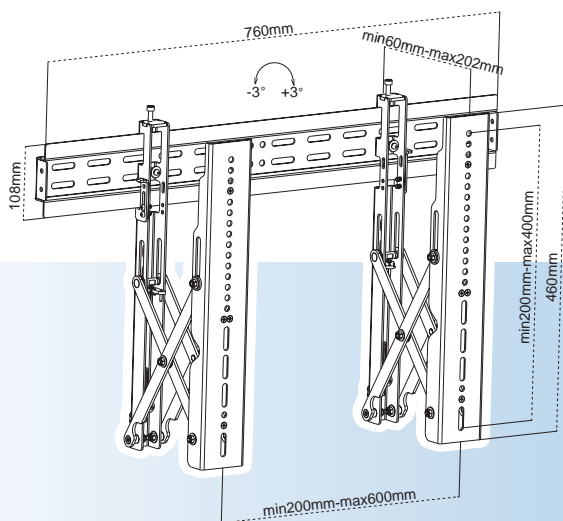

# VW1000 37-70"

## SPECIFICATIONS

- Fit for most 37-70" flat screen TV's
- Fit mounting patterns 696x400mm
- Max.VESA 600x400
- Mounting profile: 60-202mm
- Support flat panel TV's up to 45kg
- Pop-out function included
- Lock block included