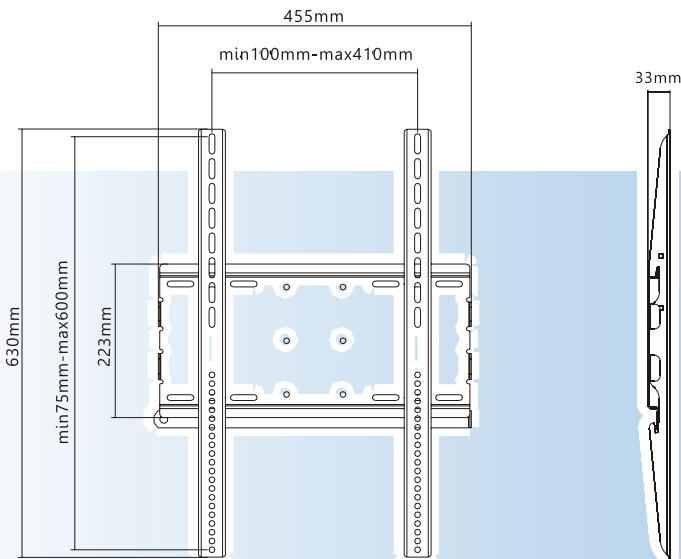

VW1015

37-70"

SPECIFICATIONS

- Fit for most 37" to 70" displays
- Mounting patterns up to 410x600mm
- Max VESA: 400x600
- Mounting profile: 33mm
- Max Load Capacity: 70kg
- Long TV rails support screens in a vertical orientation