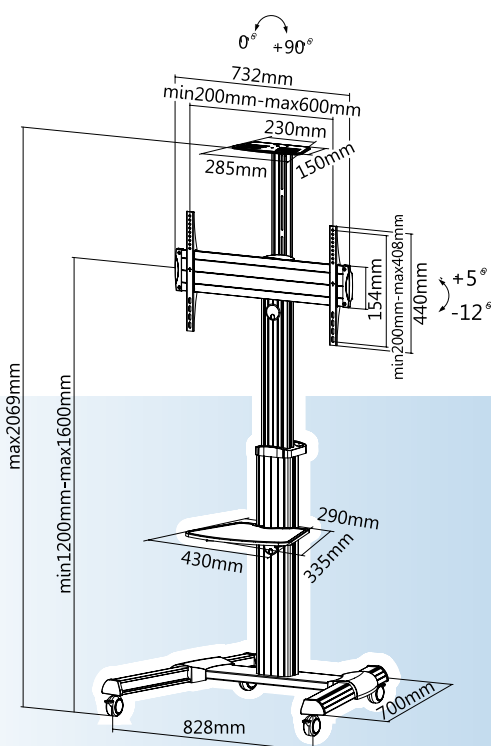

VWA1125

37-70"

SPECIFICATIONS

- Suit for 37" to 70" screen
- Max VESA 600x400
- Tilt: +5° to -12°
- Rotation: 90°
- Adjustable TV height
- Max Load Capacity: 50kg