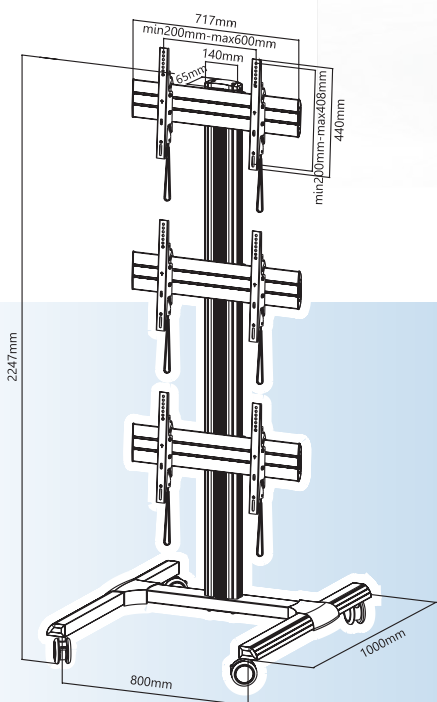

TRIPLE SCREENS

VWA1300 45-55"

CONNECT PLATE INCLUDED

INCLUDED
BRAKED WHEELS
ADJUSTABLE FEET

SPECIFICATIONS

- Suit for most 45" to 55" screen
- Max VESA 600x400
- High-end braked wheels
- Adjustable Feet
- Total height: 2247mm
- Max Load Capacity: 50kg each screen
- Integrated cable management
- Combine 6/9/12 screens