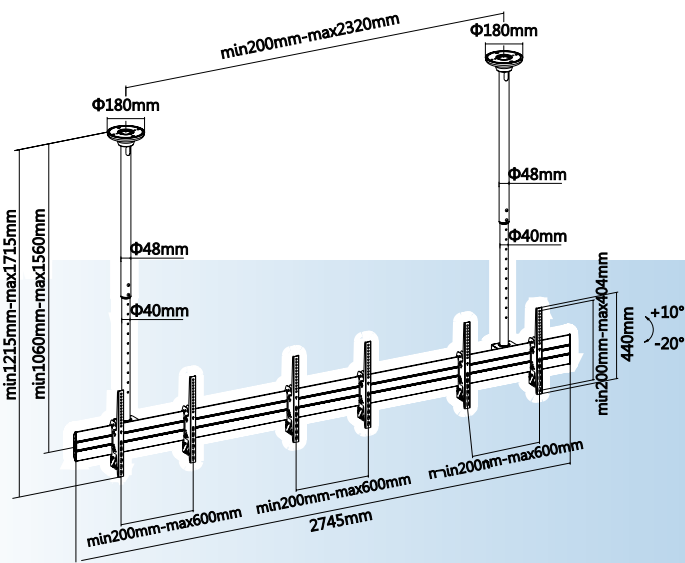

VWT1300 40-50"

SPECIFICATIONS

- Fit for 40" to 50" displays
- Profile: 1060-1560mm
- Tilt: -20° to +10°
- Extendable column (height)
- Internal cable management
- Max Load Capacity: 45kg*
*each screen