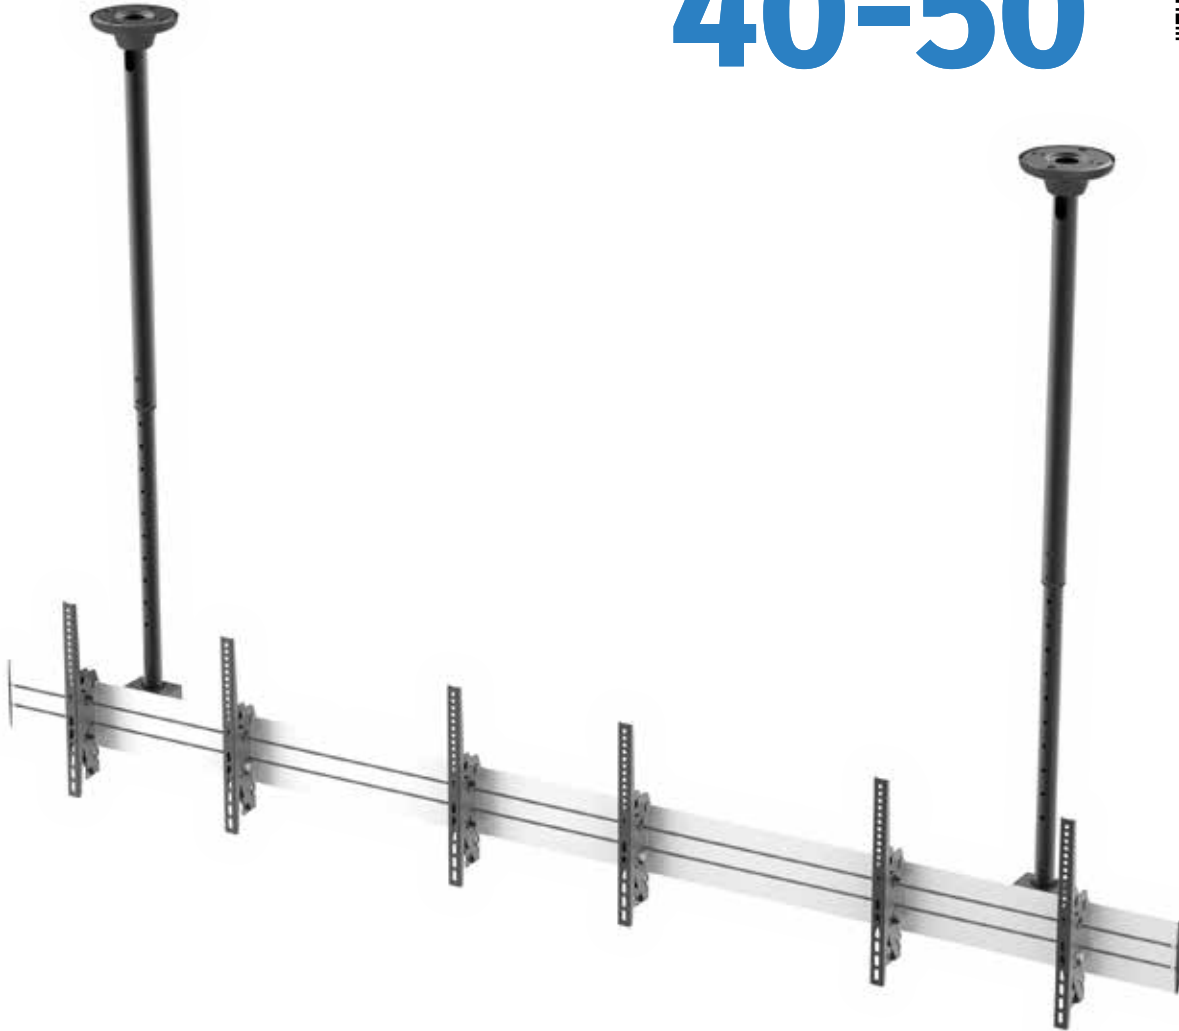

VWT1300 40-50"

SPECIFICATIONS

- Fit for 40" to 50" displays
- Profile: 1060-1560mm
- Tilt: -20° to +10°
- Extendable column (height)
- Internal cable management
- Max Load Capacity: 45kg*
*each screen