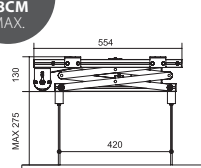

CEILING PROJECTOR MOUNTS

SI30 • SI100 • SI200

EAN: 5603209050309

EAN: 5603209051009

EAN: 5603209052006

PROJECTOR LIFT

220V SILENT TUBULAR MOTOR

WALL SWITCH INCLUDED
RF CONTROL OPTIONAL

(INCLUI COMPUTADOR DE PAREDE
E COMANDO VIA RÁDIO OPCIONAL)

OPEN

CLOSED

CEILING COVER OPTIONAL
TAMPA / MOLDURA PARA TETO FALSO OPCIONAL