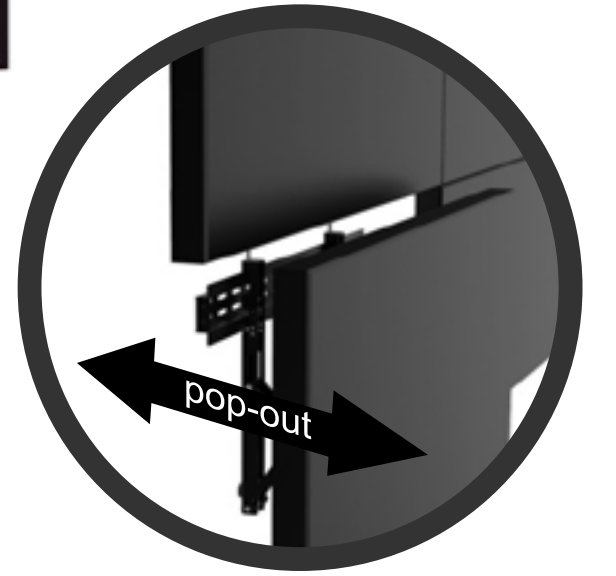

# VW1001

EAN 5603209010013

45"-70"

## DISPLAYS 45-70"

MOUNTING PROFILE: 143-306MM  
UP/DOWN MICRO-ADJUSTMENT 28MM  
IN/OUT MICRO-ADJUSTMENT 18MM  
TILTING MICRO-ADJUSTMENT  $\pm 3 \pm 5$   
POP-OUT DISTANCE 163MM

BLACK COLOR

EASY LOCK / UNLOCK  
DISPLAY