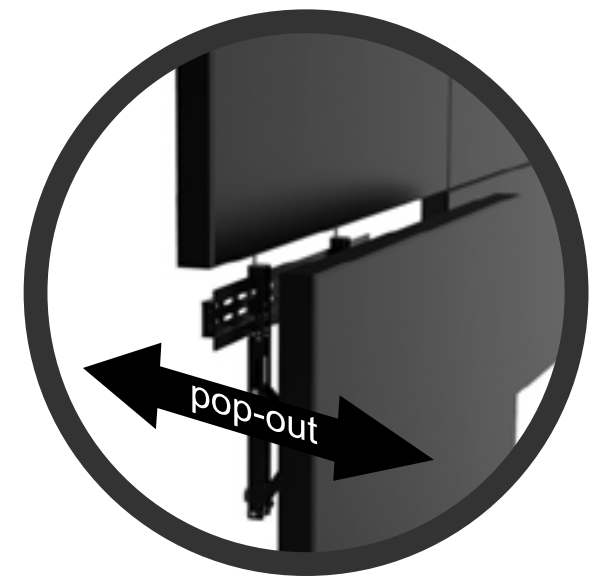

## DISPLAYS 45-70"

MOUNTING PROFILE: 152-315MM

VERTICAL / PORTRAIT MODE

UP/DOWN MICRO-ADJUSTMENT 28MM

IN/OUT MICRO-ADJUSTMENT 18MM

TILTING MICRO-ADJUSTMENT  $\pm 3 \pm 5$

POP-OUT DISTANCE 163MM

BLACK COLOR

**MICRO  
ADJUSTMENT  
AT 8  
POINTS**

**VESA**  
400x600  
MAX.

152-  
315mm

**KG**  
70 MAX.