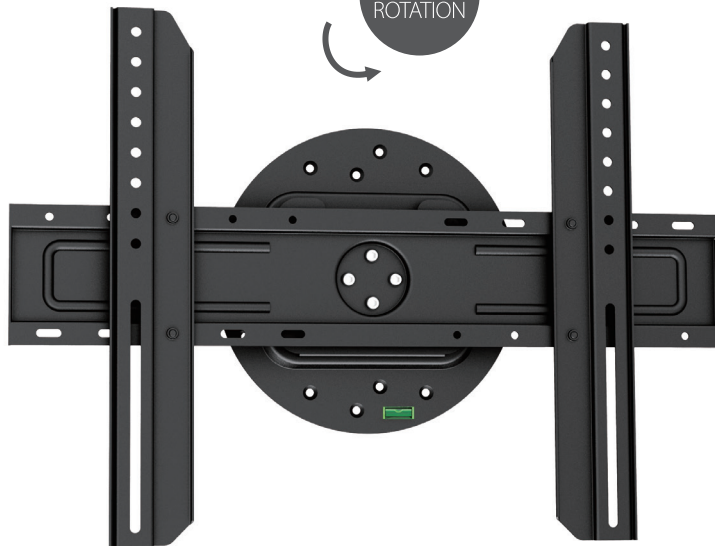

WALL MOUNTS

VW1010

EAN: 5603209010105

37"-70"

DISPLAYS 37-70"

MOUNTING PATTERNS UP TO 600X405MM

MOUNTING PROFILE 46MM

ROTATION 360°

BLACK COLOR