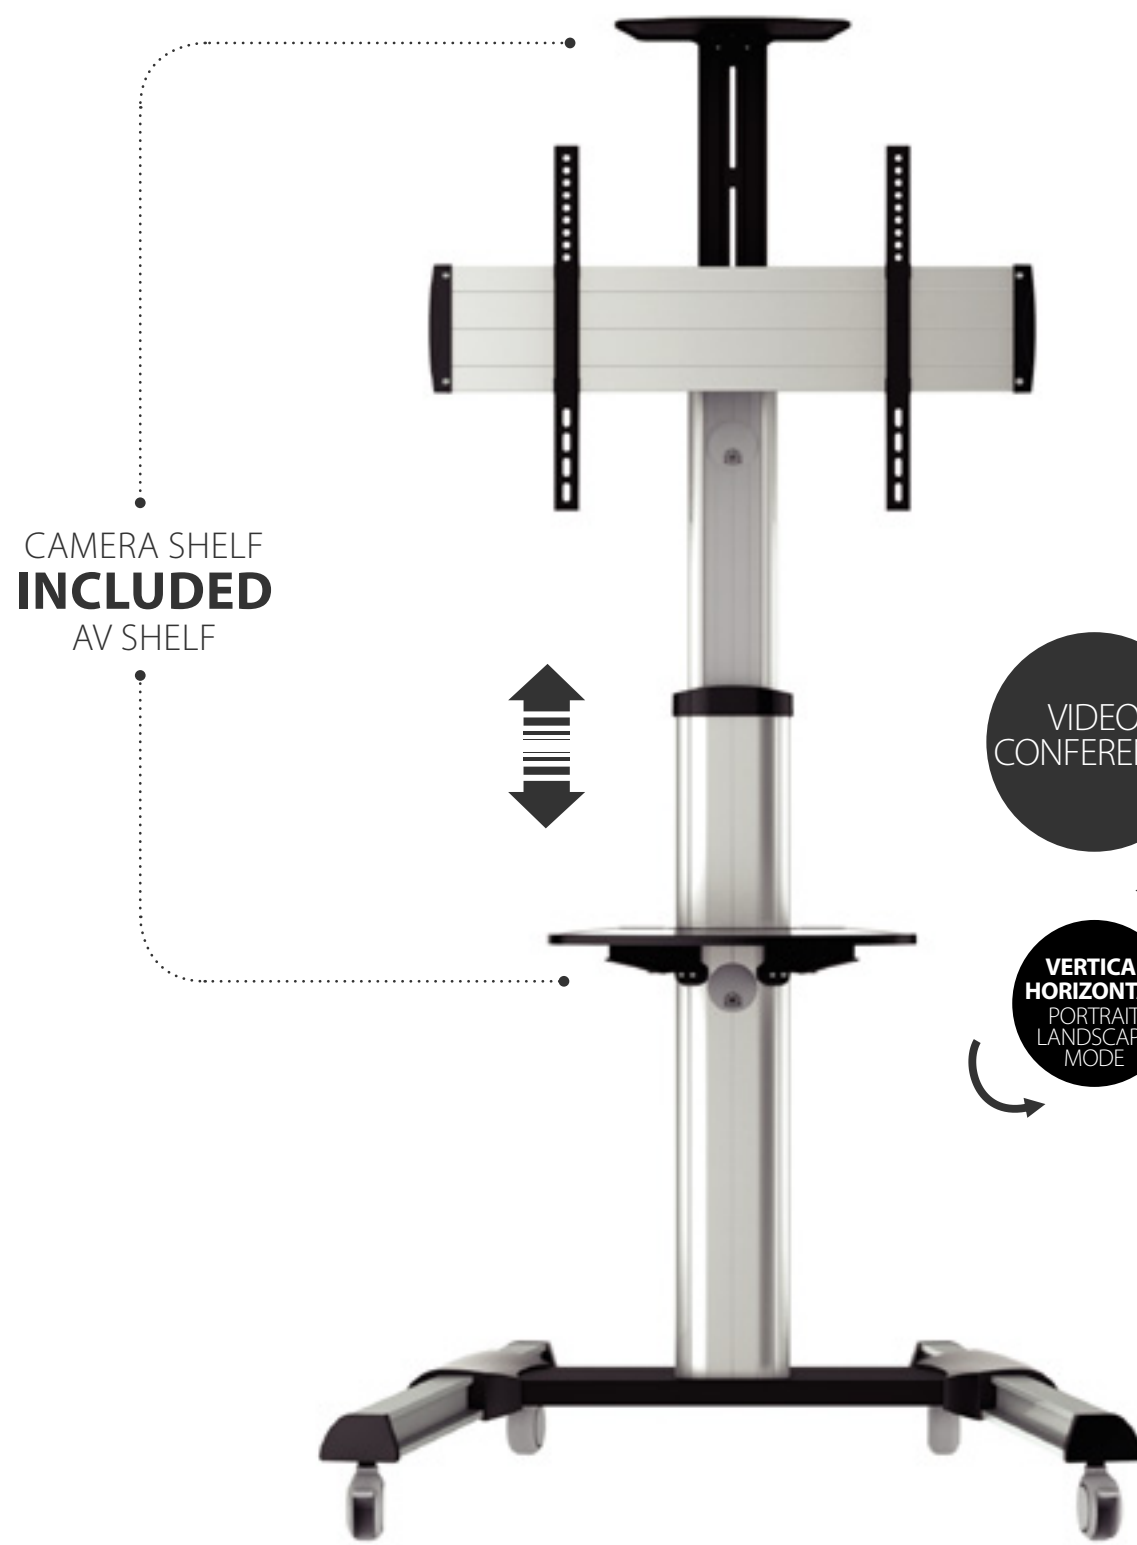

VWA1125

EAN 5603209011256

37"-70"

CAMERA SHELF
INCLUDED
AV SHELF

VIDEO
CONFERENCE

VERTICAL
HORIZONTAL
PORTRAIT
LANDSCAPE
MODE

DISPLAYS 37-70"

HIGH-END BRAKED WHEELS

TILT +5° -12°

ROTATION 0° TO 90°

ADJUSTABLE HEIGHT: 1200 / 1600MM

INTEGRATED CABLE MANAGEMENT

SILVER / BLACK COLOR

KG
50 MAX.

CABLE
MANAGEMENT

ADJUSTABLE
HEIGHT

TILT
ADJUSTMENT

VESA
600x400
MAX.