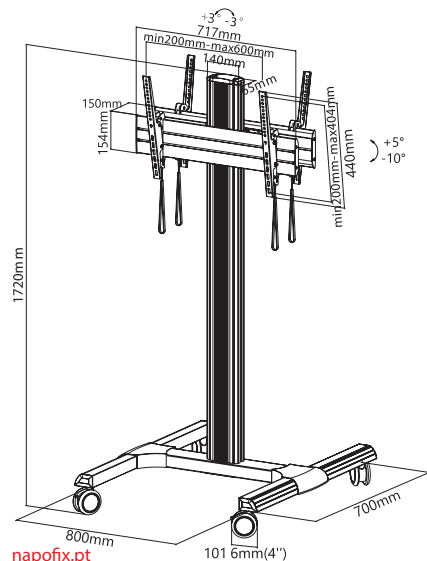

CART MOUNTS

VWA1220

EAN: 5603209012208

37"-70"

DISPLAYS 37-70"

HIGH-END BRAKED WHEELS | ADJUSTABLE FEET

TILT +5° -10°

TOTAL HEIGHT: 1720MM

INTEGRATED CABLE MANAGEMENT

BRAKED WHEELS
ADJUSTABLE FEET
INCLUDED

SILVER / BLACK COLOR