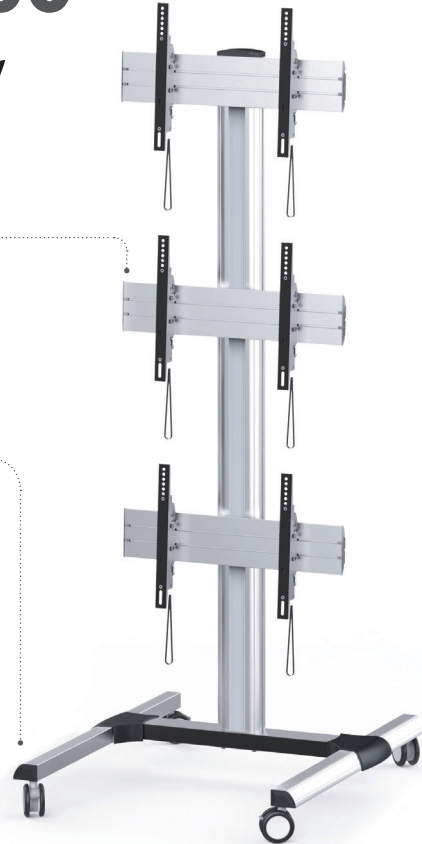

VIDEO WALL CART MOUNTS

DISPLAYS 45"-55"

- HIGH-END BRAKED WHEELS
- ADJUSTABLE FEET
- MICRO-ADJUSTMENT
- TOTAL HEIGHT: 2247MM
- INTEGRATED CABLE MANAGEMENT

VWA1300

EAN: 5603209013007

45"-55"

CONNECT PLATE **INCLUDED**

BRAKED WHEELS
ADJUSTABLE FEET
INCLUDED

EASY TO COMBINE
6/9/12
DISPLAYS

SILVER / BLACK COLOR