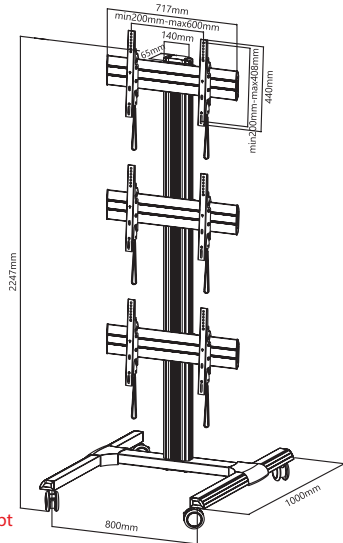

VIDEO WALL CART MOUNTS

DISPLAYS 45"-55"

- HIGH-END BRAKED WHEELS
- ADJUSTABLE FEET
- MICRO-ADJUSTMENT
- TOTAL HEIGHT: 2247MM
- INTEGRATED CABLE MANAGEMENT

VWA1300

EAN: 5603209013007

45"-55"

CONNECT PLATE **INCLUDED**

BRAKED WHEELS
ADJUSTABLE FEET
INCLUDED

EASY TO COMBINE
6/9/12
DISPLAYS

SILVER / BLACK COLOR