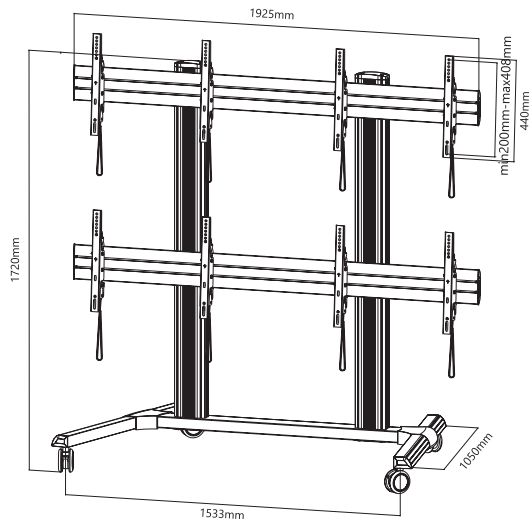

## 45"-55"

### DISPLAYS 45-55"

- HIGH-END BRAKED WHEELS
- ADJUSTABLE FEET
- MICRO-ADJUSTMENT
- TOTAL HEIGHT: 1720MM
- INTEGRATED CABLE MANAGEMENT

BRAKED WHEELS  
ADJUSTABLE FEET  
**INCLUDED**

SILVER / BLACK COLOR

napofix.pt