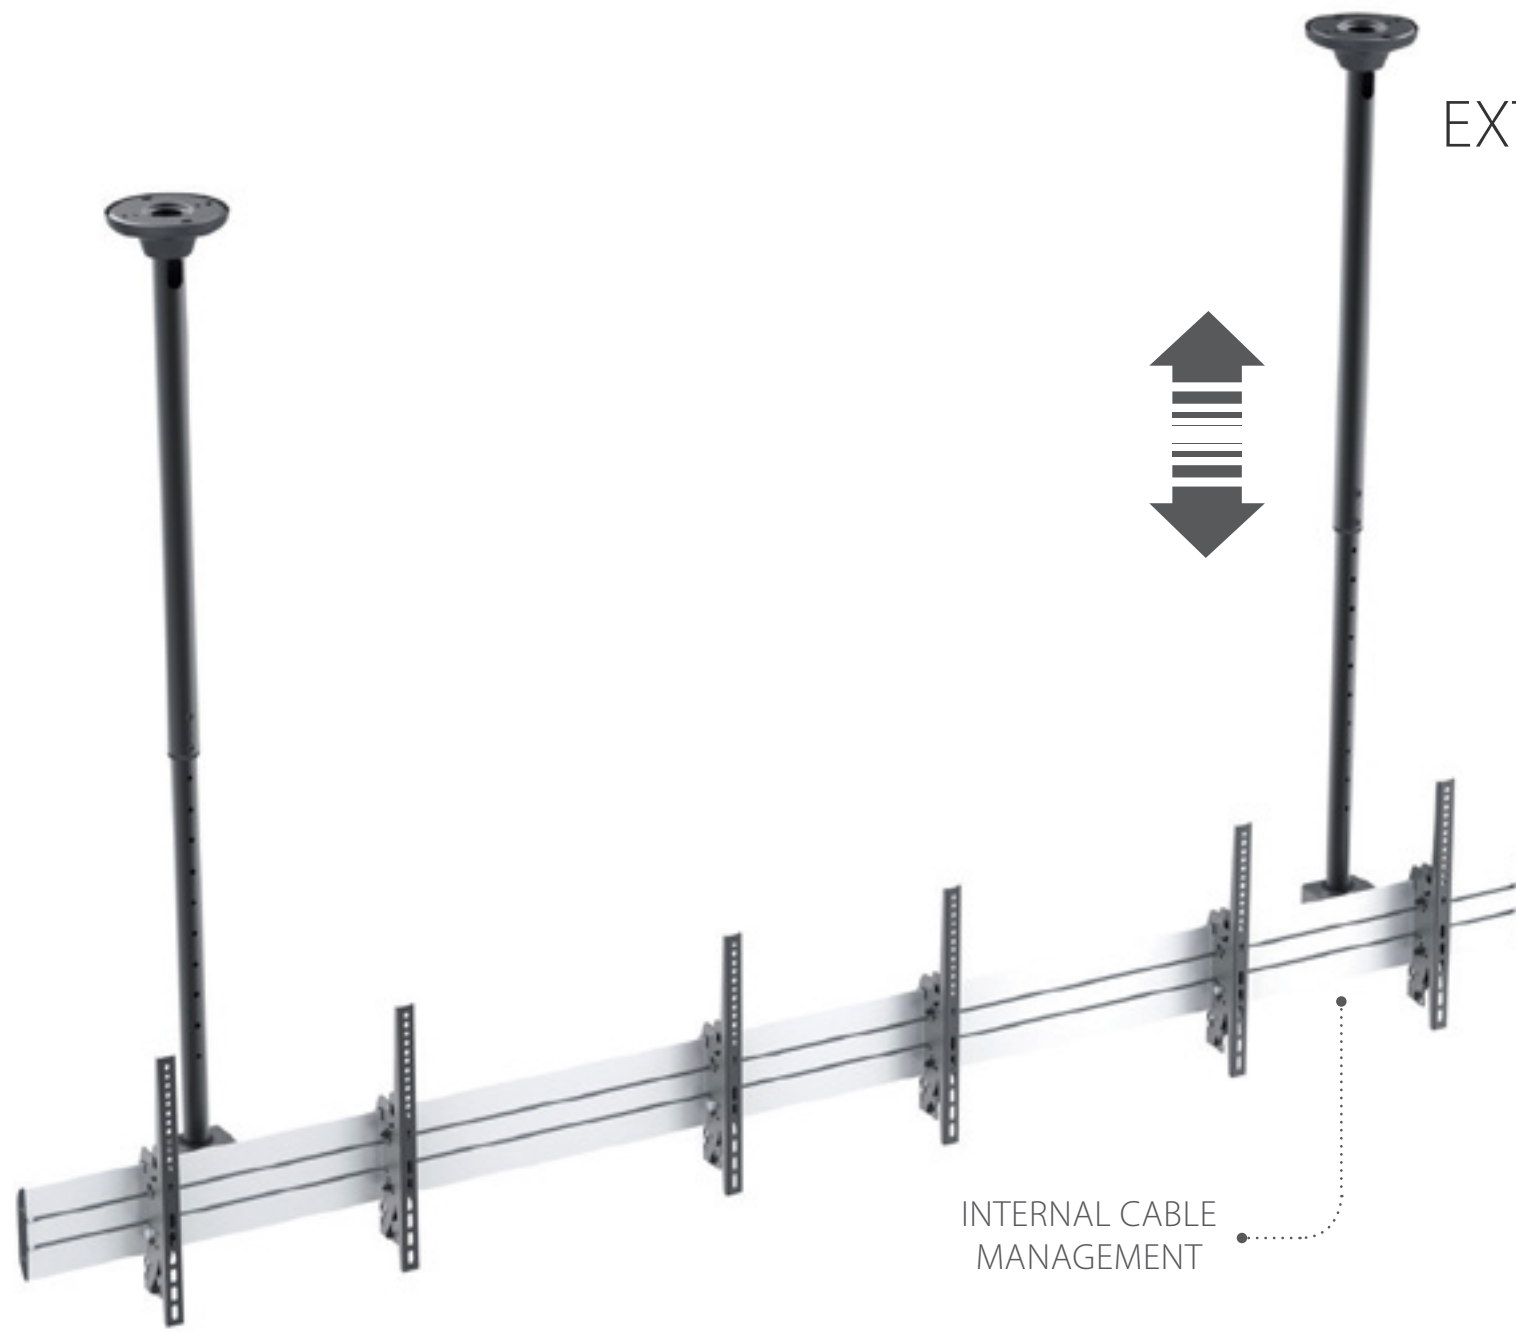

# VWT1300

EAN 5603209023006

40"-50"

**DISPLAYS 40-50"**

TILT +10° -20°

EXTENSION HEIGHT: 1060-1560MM

SILVER / BLACK COLOR